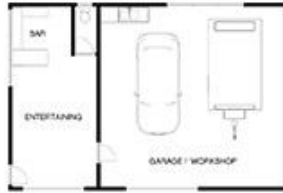

4 Forbes Street RYE VIC

4  2  4 

Land Size : 1270 sqm

View : <https://www.ypa.com.au/7393000>

RESIDENCE

SITE

4 FORBES ST RYE

This image is an artistic representation. It is the responsibility of all interested parties to verify all data depicted and omitted.