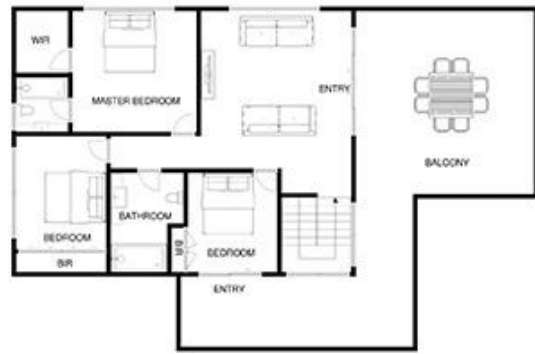

ypa

3/32 Richardson Street RYE VIC

3  2  2 

View : <https://www.ypa.com.au/7393013>

MAIN LEVEL

UPPER LEVEL

3/32 RICHARDSON ST RYE

This image is an artistic representation. It is the responsibility of all interested parties to verify all data depicted and omitted.