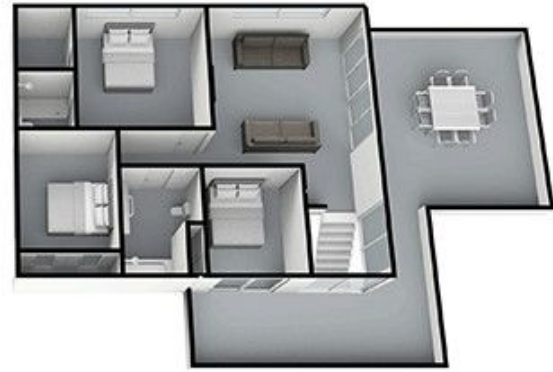

ypa

3/32 Richardson Street RYE VIC

3  2  2 

View : <https://www.ypa.com.au/7393013>

MAIN LEVEL

UPPER LEVEL

3/32 RICHARDSON ST RYE

This image is an artistic representation. It is the responsibility of all interested parties to verify all data depicted and omitted.