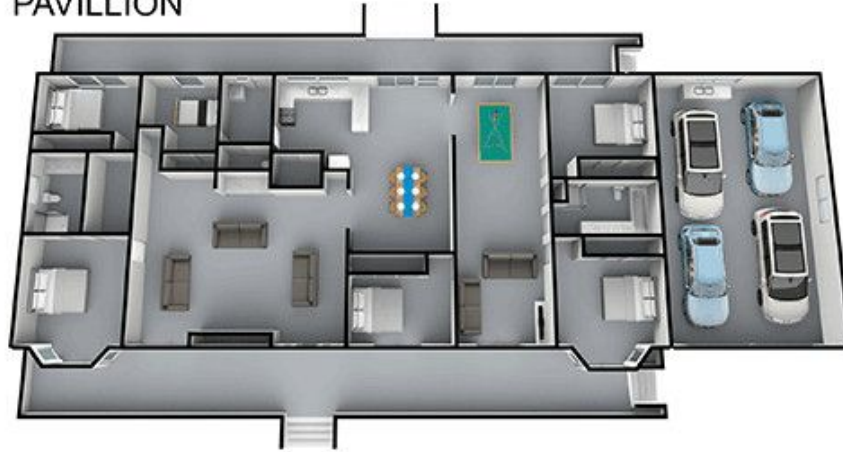

22 ALEXANDRA CRES RYE

This image is an artistic representation. It is the responsibility of all interested parties to verify all data depicted and omitted.