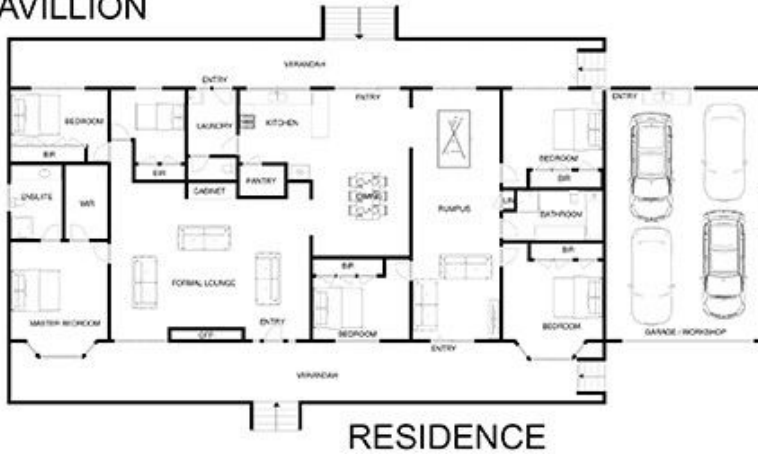

22 ALEXANDRA CRES RYE

This image is an artistic representation. It is the responsibility of all interested parties to verify all data depicted and omitted.