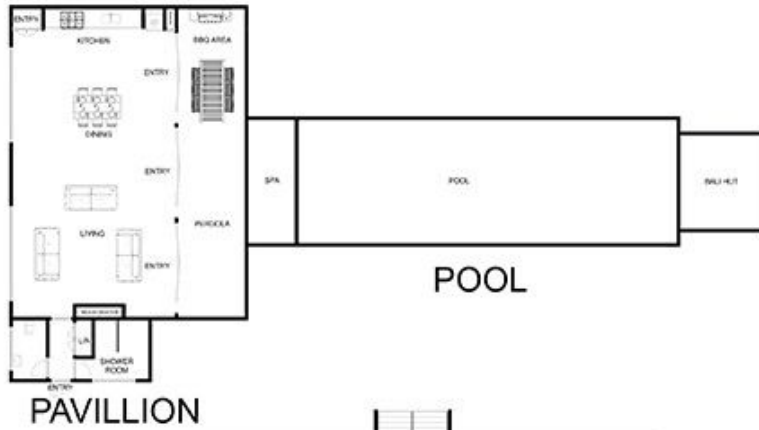

22 ALEXANDRA CRES RYE

This image is an artistic representation. It is the responsibility of all interested parties to verify all data depicted and omitted.