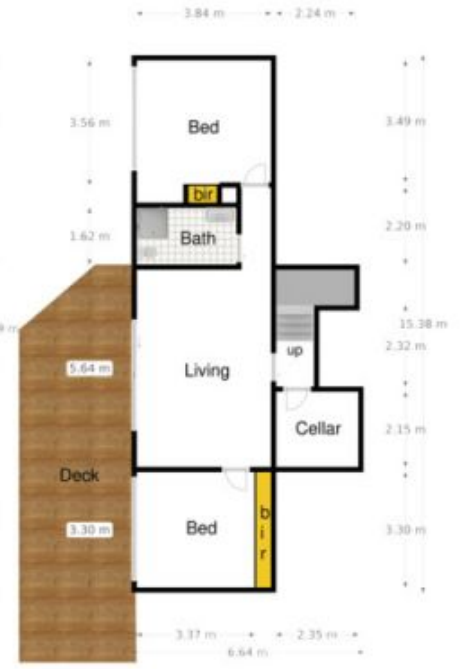

99 Dundas Street RYE VIC

4  2 

Step inside to an architectural masterpiece, boasting views of the bay and Melbourne City to the likes of which you have never seen before.

Land Size : 830 sqm

View : <https://www.ypa.com.au/7393030>

Wake up to ocean views from your master bedroom and look out to Arthurs seat while you relax in your private bath.

Spacious open plan kitchen and living areas which feed out to the balcony.

Spectacular Ocean views from both your north facing levels.

Easy care garden with established trees and offering the utmost in privacy

Just minutes to the township of Rye

*all measurements are approximate

Image source: Nearmap

Floor 2

Ground floor

99 Dundas Street, Rye

Floor plan is for illustration purposes only, and no warranty is given to its' accuracy, so you are advised to carry out your own investigations.
Produced by Jonathan Dade Photography