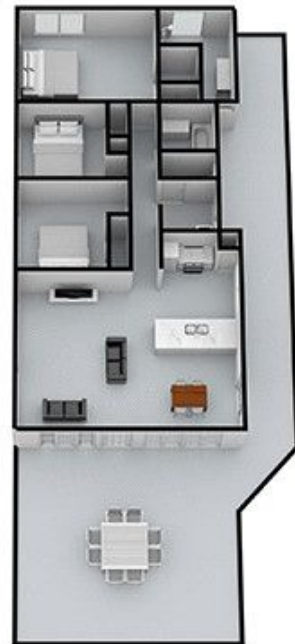

Featuring:

Three spacious bedrooms, all equipped with built-in robes
Two bathrooms, including an en suite off the master bedroom

White-washed timber floors anchor the expansive living zone which is crowned by a pitched roofline

21 FLORENCE DRIVE RYE

This image is an artistic representation. It is the responsibility of all interested parties to verify all data depicted and omitted.