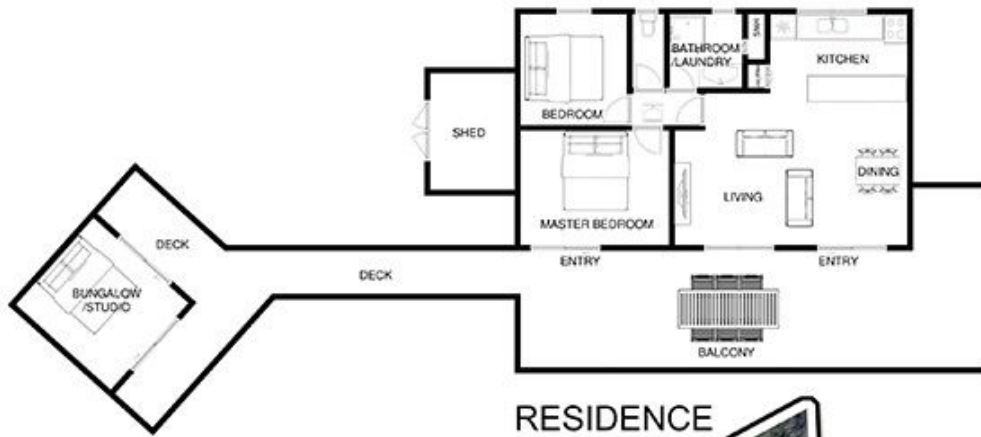

Land Size : 1795 sqm
View : <https://www.ypa.com.au/7393032>

Featuring:

Privately set with a long driveway in a sought-after back beach locale

Two bedrooms in the main home coupled with a central bathroom

A separate bungalow via your own boardwalk would make for an inspiring study, art studio or retreat

The bungalow could also double as a third bedroom

Serene and coastal interiors with white-washed finishes and neutral tones throughout