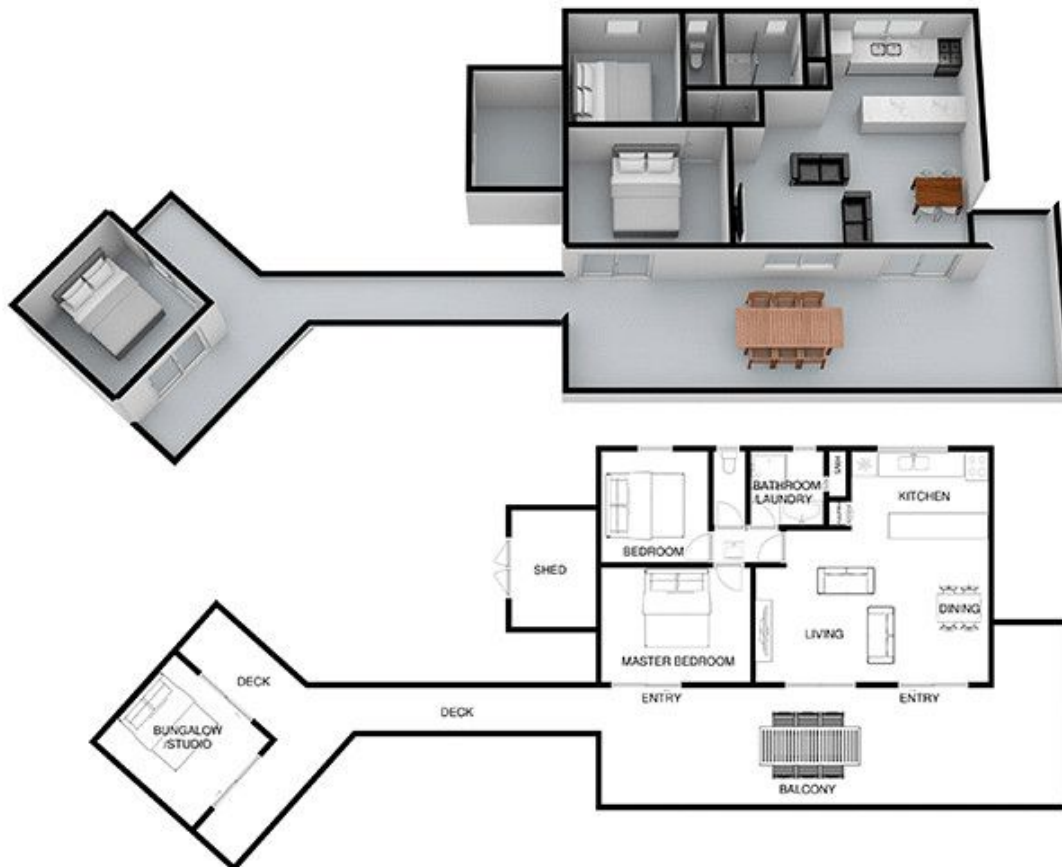

Land Size : 1795 sqm
View : <https://www.ypa.com.au/7393032>

Featuring:

Privately set with a long driveway in a sought-after back beach locale

Two bedrooms in the main home coupled with a central bathroom

A separate bungalow via your own boardwalk would make for an inspiring study, art studio or retreat

The bungalow could also double as a third bedroom

Serene and coastal interiors with white-washed finishes and neutral tones throughout

3 BERYL COURT RYE

This image is an artistic representation. It is the responsibility of all interested parties to verify all data depicted and omitted.

3 BERYL COURT RYE

This image is an artistic representation. It is the responsibility of all interested parties to verify all data depicted and omitted.