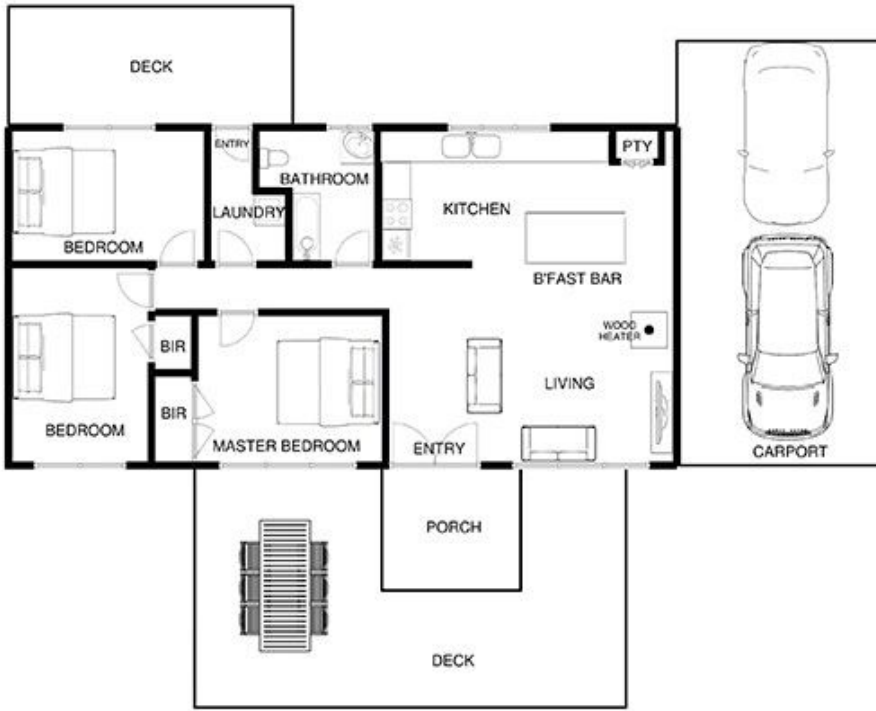

121 Dundas Street RYE VIC

3  1  2 

Land Size : 932 sqm

View : <https://www.ypa.com.au/7393077>

Jade Springer  
0437 410 791

# 121 DUNDAS ST RYE

This image is an artistic representation. It is the responsibility of all interested parties to verify all data depicted and omitted.

RESIDENCE

SITE

# 121 DUNDAS ST RYE

This image is an artistic representation. It is the responsibility of all interested parties to verify all data depicted and omitted.