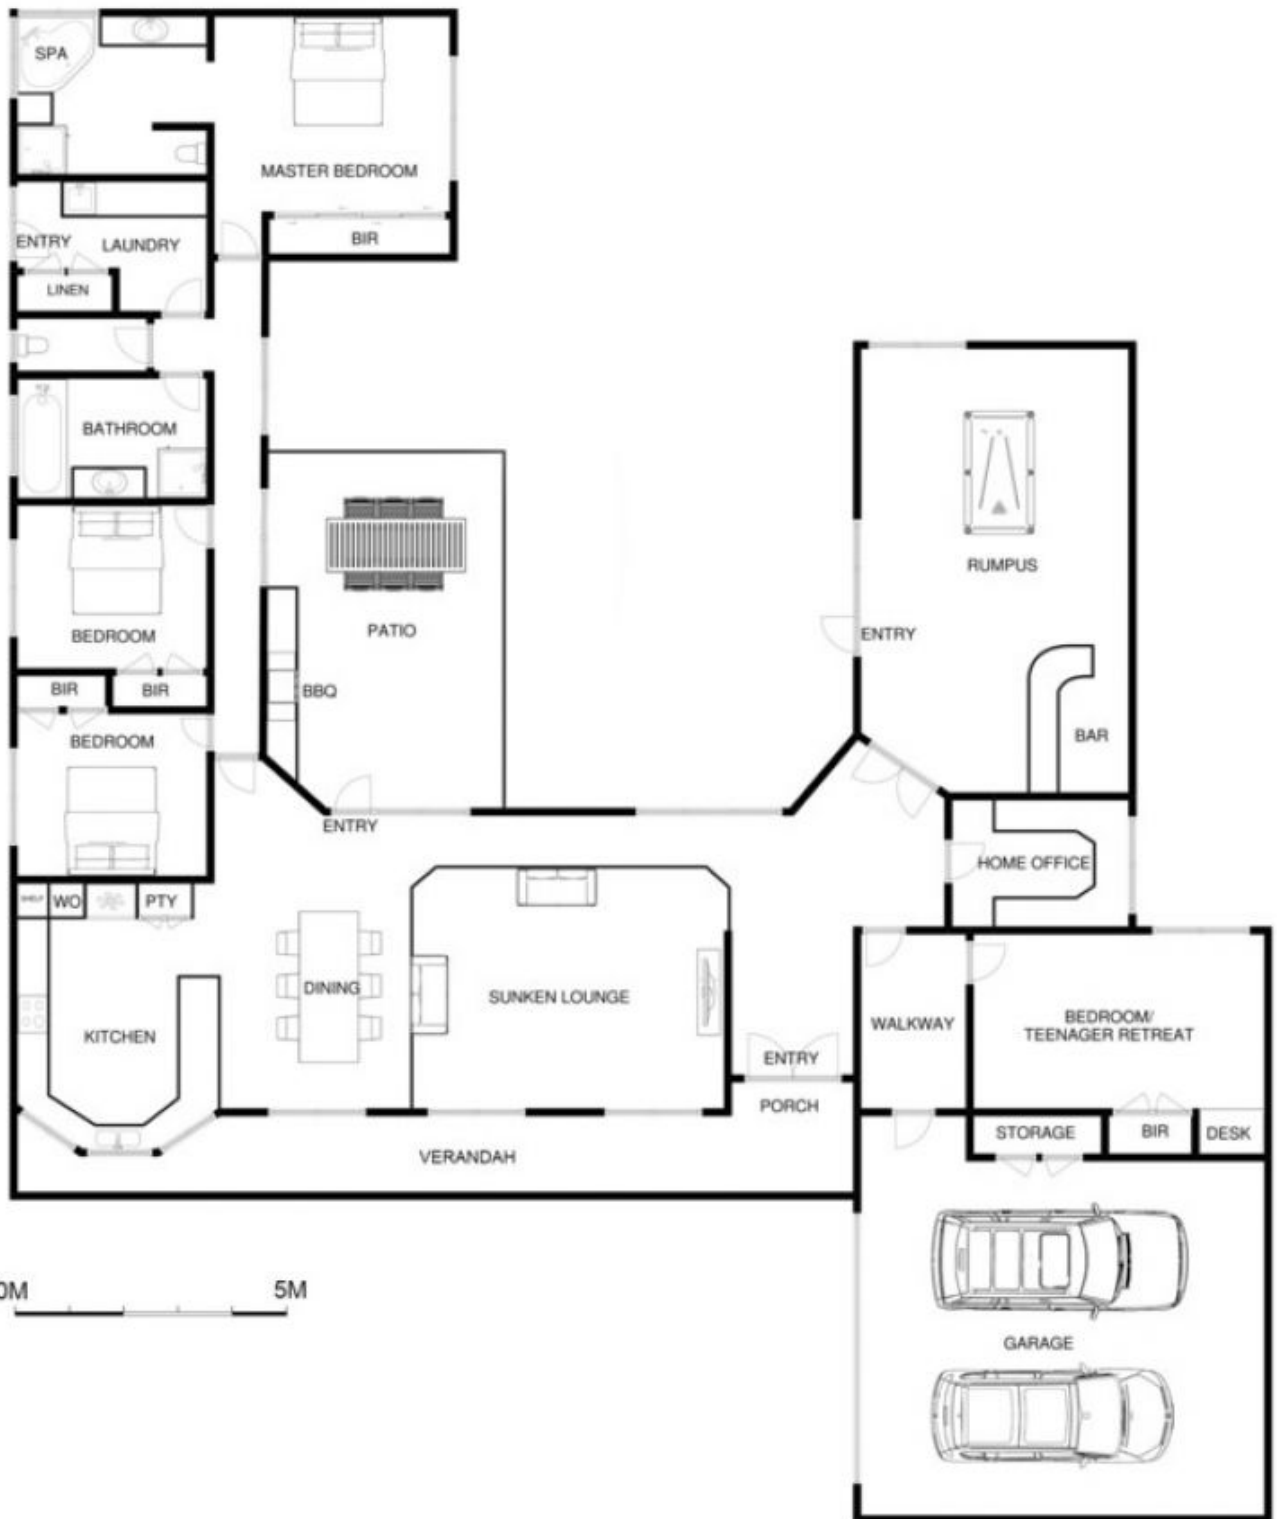

88 Lockhart Drive ROSEBUD VIC

4  2  2 

WOW. This property, in the heart of the desirable Mornington Peninsula, really has the WOW factor.

Ready to impress you, your family and your friends. Set behind a perimeter of stunning cypress trees which give the property privacy and pizzazz, your very own Resort, complete with solar heated swimming pool, waterfall, tennis court and an expanse of grass big enough to practise your putting, or kick a footy.

This estate is part of the exclusive Rosebud Country Club - 100 one acre properties nestled close to schools, wineries, golf courses, shopping, beach and only an hour from the heart of Melbourne.

The long driveway of fragrant lavender leads to a 4 bedroom limestone home complete with double garage and

Land Size : 4000 sqm
View : <https://www.ypa.com.au/7393125>

Jade Springer
0437 410 791

88 LOCKHART DRIVE ROSEBUD

This image is an artistic representation. It is the responsibility of all interested parties to verify all data depicted and omitted.