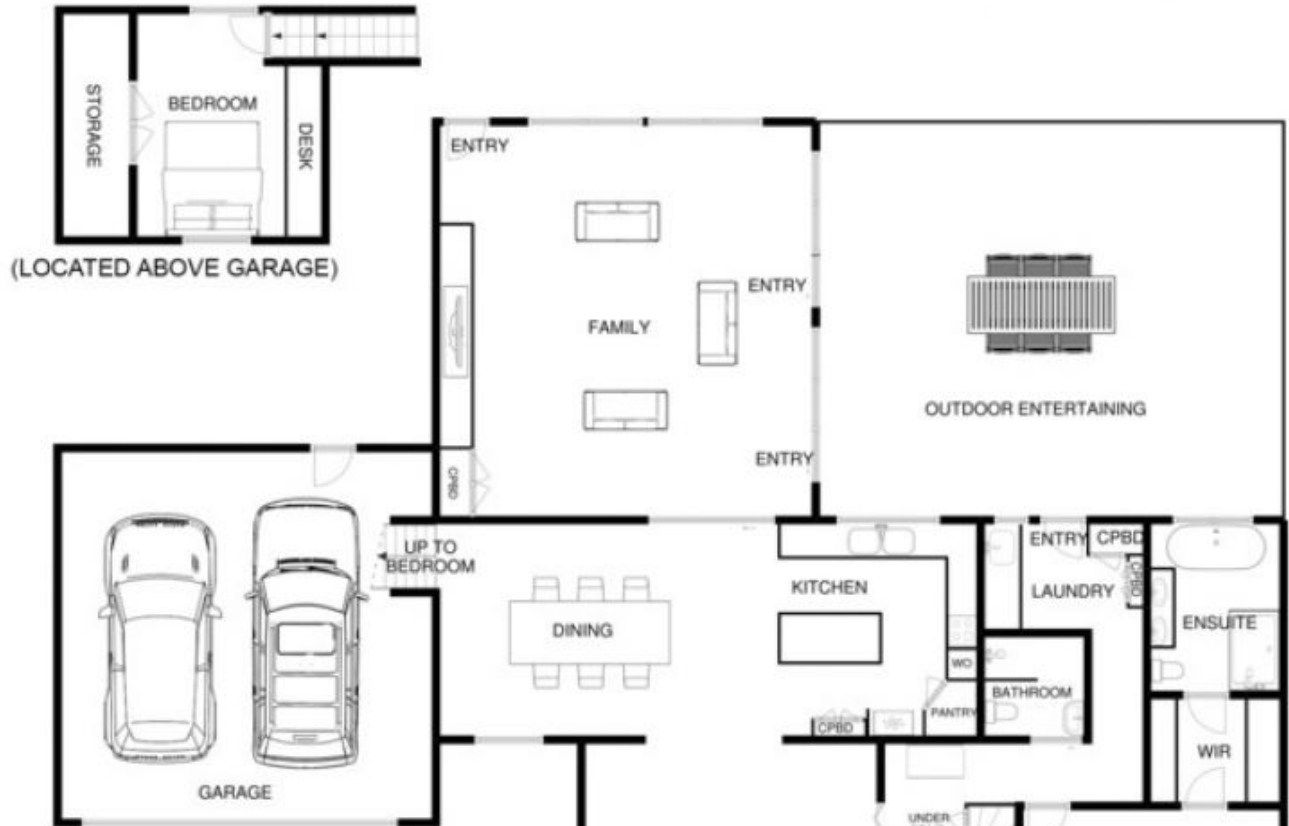

9 Sunshine Grove RYE VIC

4  3  4 

Nestled on a large allotment this story book inspired home emulates elegance and coastal living at its best.

This character filled home features:

4 bedrooms all with built in robes

Double lock up garage

Loads of room to park cars boats and caravans

Land Size : 1749 sqm

View : <https://www.ypa.com.au/7393127>

Ben Nutbean
0413 125 996

MAIN LEVEL

UPPER LEVEL

9 SUNSHINE GROVE RYE

This image is an artistic representation. It is the responsibility of all interested parties to verify all data depicted and omitted.