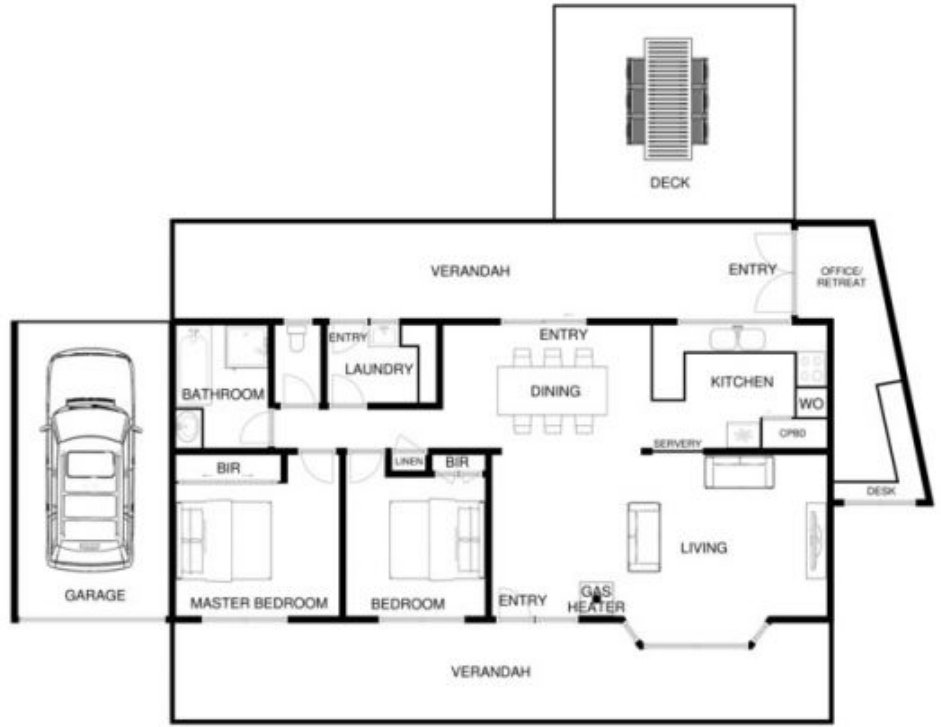

9 Majestic Drive SOMERVILLE VIC

2  1  1 

Land Size : 630 sqm

View : <https://www.ypa.com.au/7393136>

**Tony Talarico**  
0420 778 401

SITE

0M

5M

## 9 MAJESTIC DRIVE SOMERVILLE

This image is an artistic representation. It is the responsibility of all interested parties to verify all data depicted and omitted.