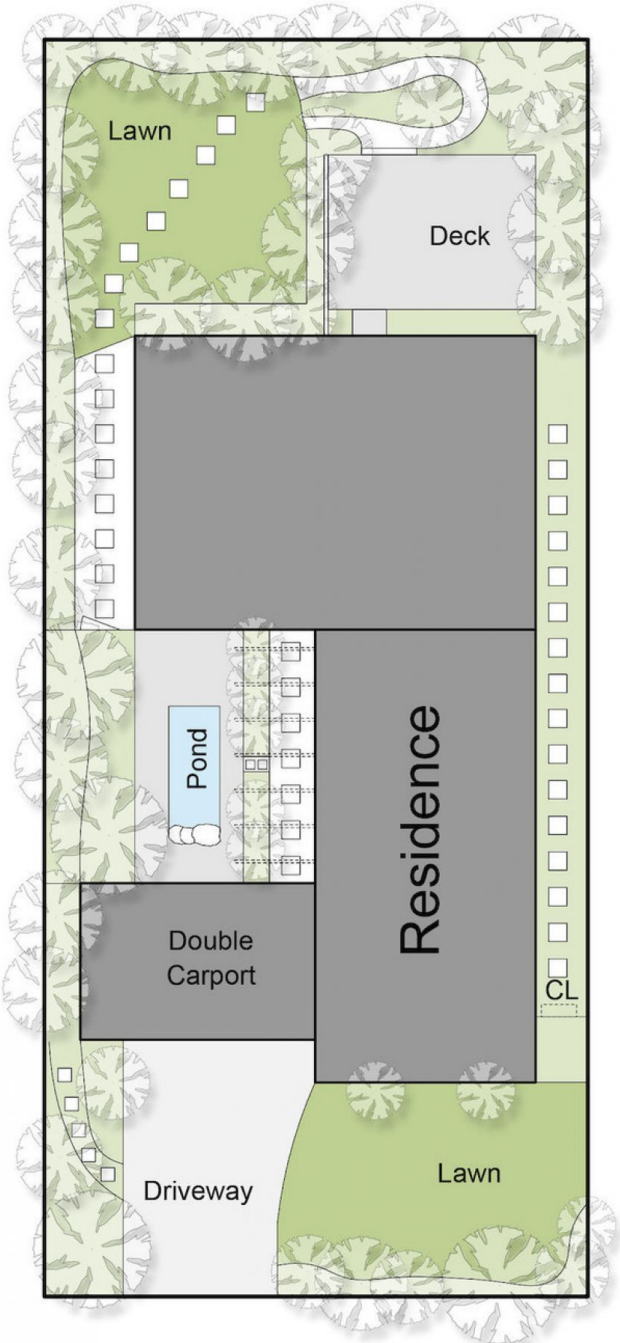

Site Plan

12 Robin Parade, Rye