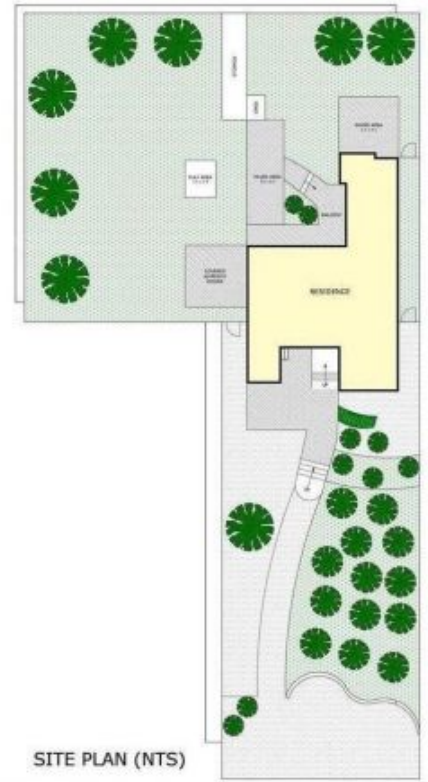

SITE PLAN (NTS)