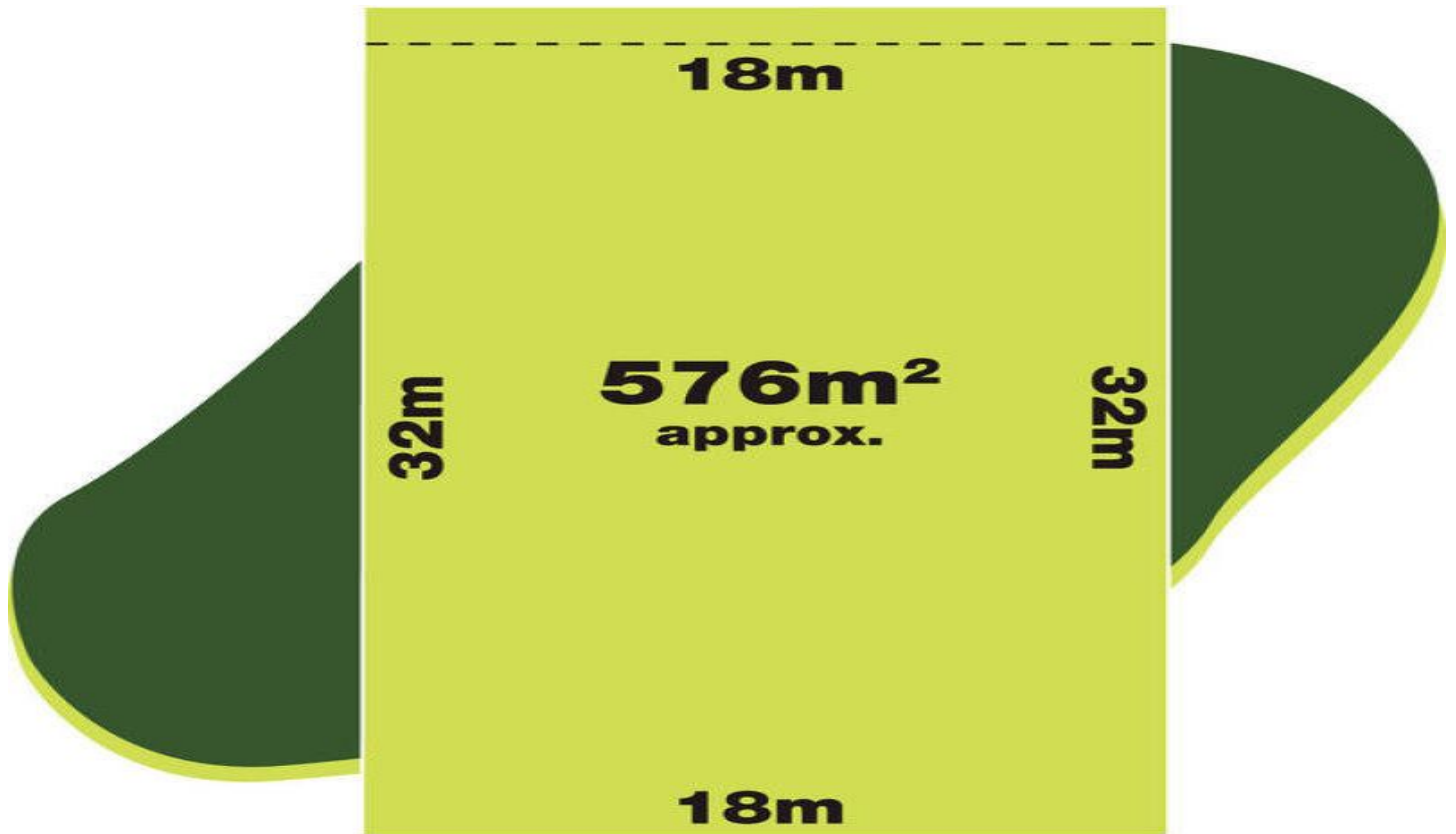

ypa

4 Heathcliff Avenue DEER PARK VIC

Vacant land for sale

Build your dream home or units STCA on this massive 576 sq2 block

18 meter frontage with beautiful homes surrounding you

Situated walking distance to Derrimut shopping centre, transport & much more

This beauty won't last long

Land Size : 576 sqm

View : <https://www.ypa.com.au/7394942>