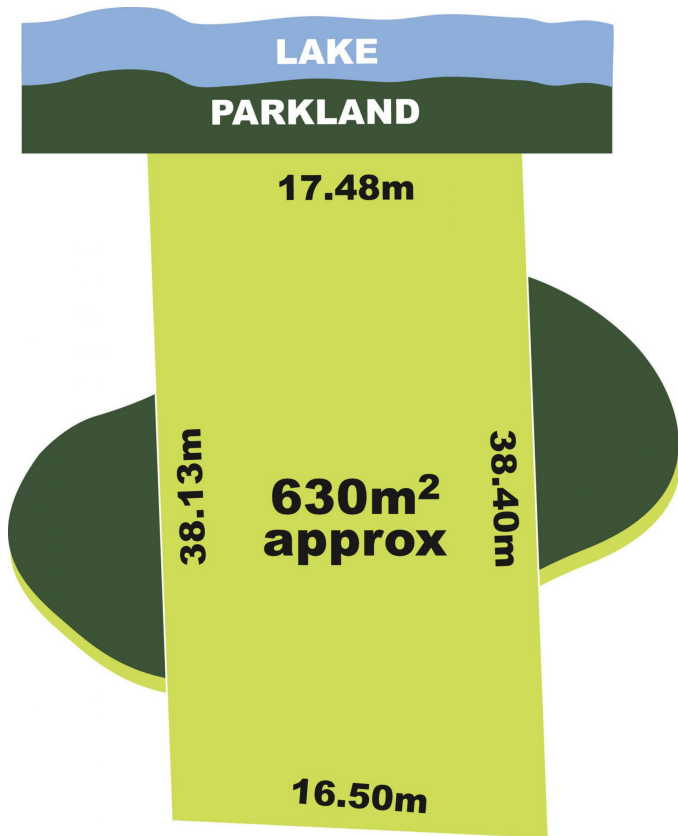

ypa

3 Laser Court TAYLORS LAKES VIC

Has that country feeling and air. This prized residential home site will not be found again. Approx 630m², situated in the heart of Taylors Lakes. Walk out to parkland and use the new public amenities, feed the ducks, entertain friends and watch the children play. Located within 10 minutes walk to primary and secondary schools, handy shops close by and bus stops and only 15 minutes walk to Watergardens Shopping Centre.