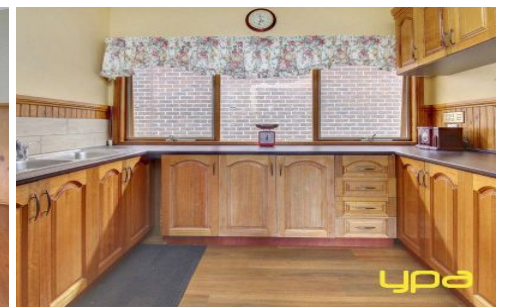

ypa

42 Armstrong Road MCCRAE VIC

4  2  4 

Land Size : 1015 sqm

View : <https://www.ypa.com.au/7395260>

Elke Remscheid
0423 211 315

42 ARMSTRONG RD MCCRAE

This image is an artistic representation. It is the responsibility of all interested parties to verify all data depicted and omitted.