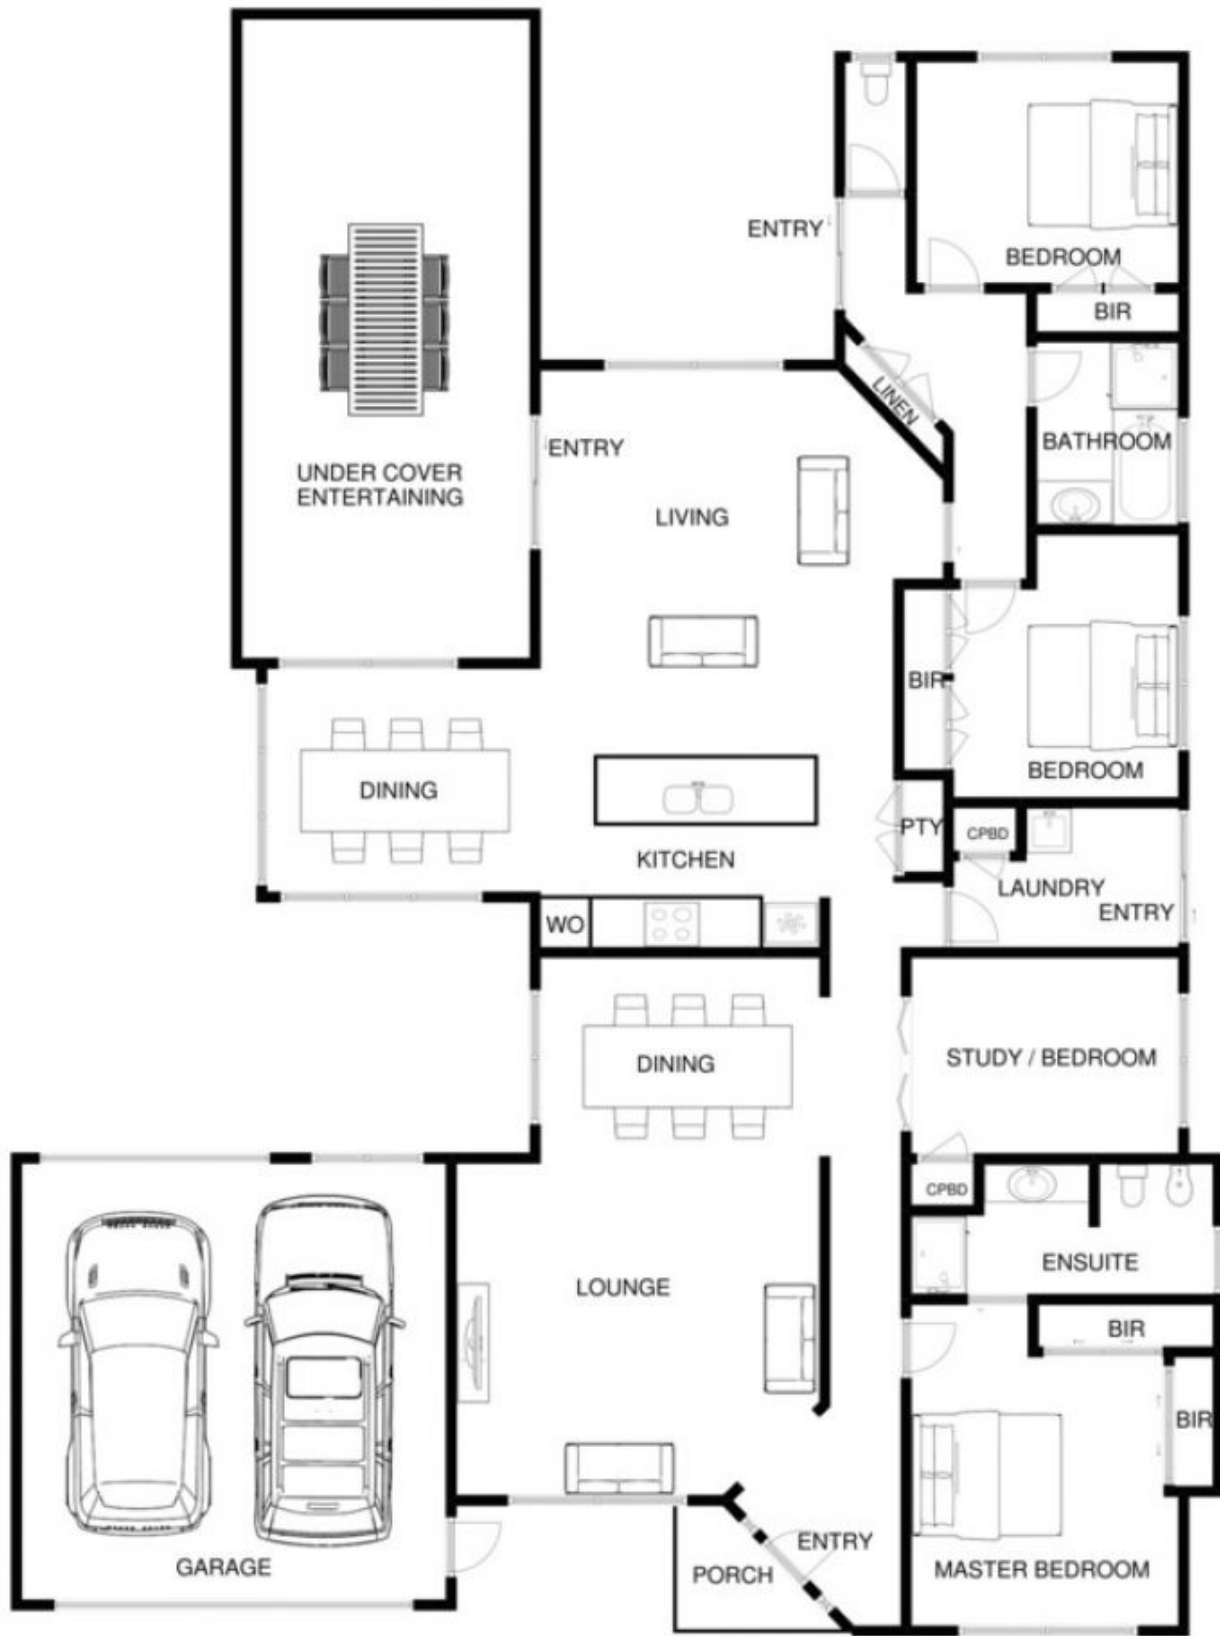

Monica Paige
0416 255 713

0M 5M

98 PALM TREE DRIVE SAFETY BEACH

This image is an artistic representation. It is the responsibility of all interested parties to verify all data depicted and omitted.