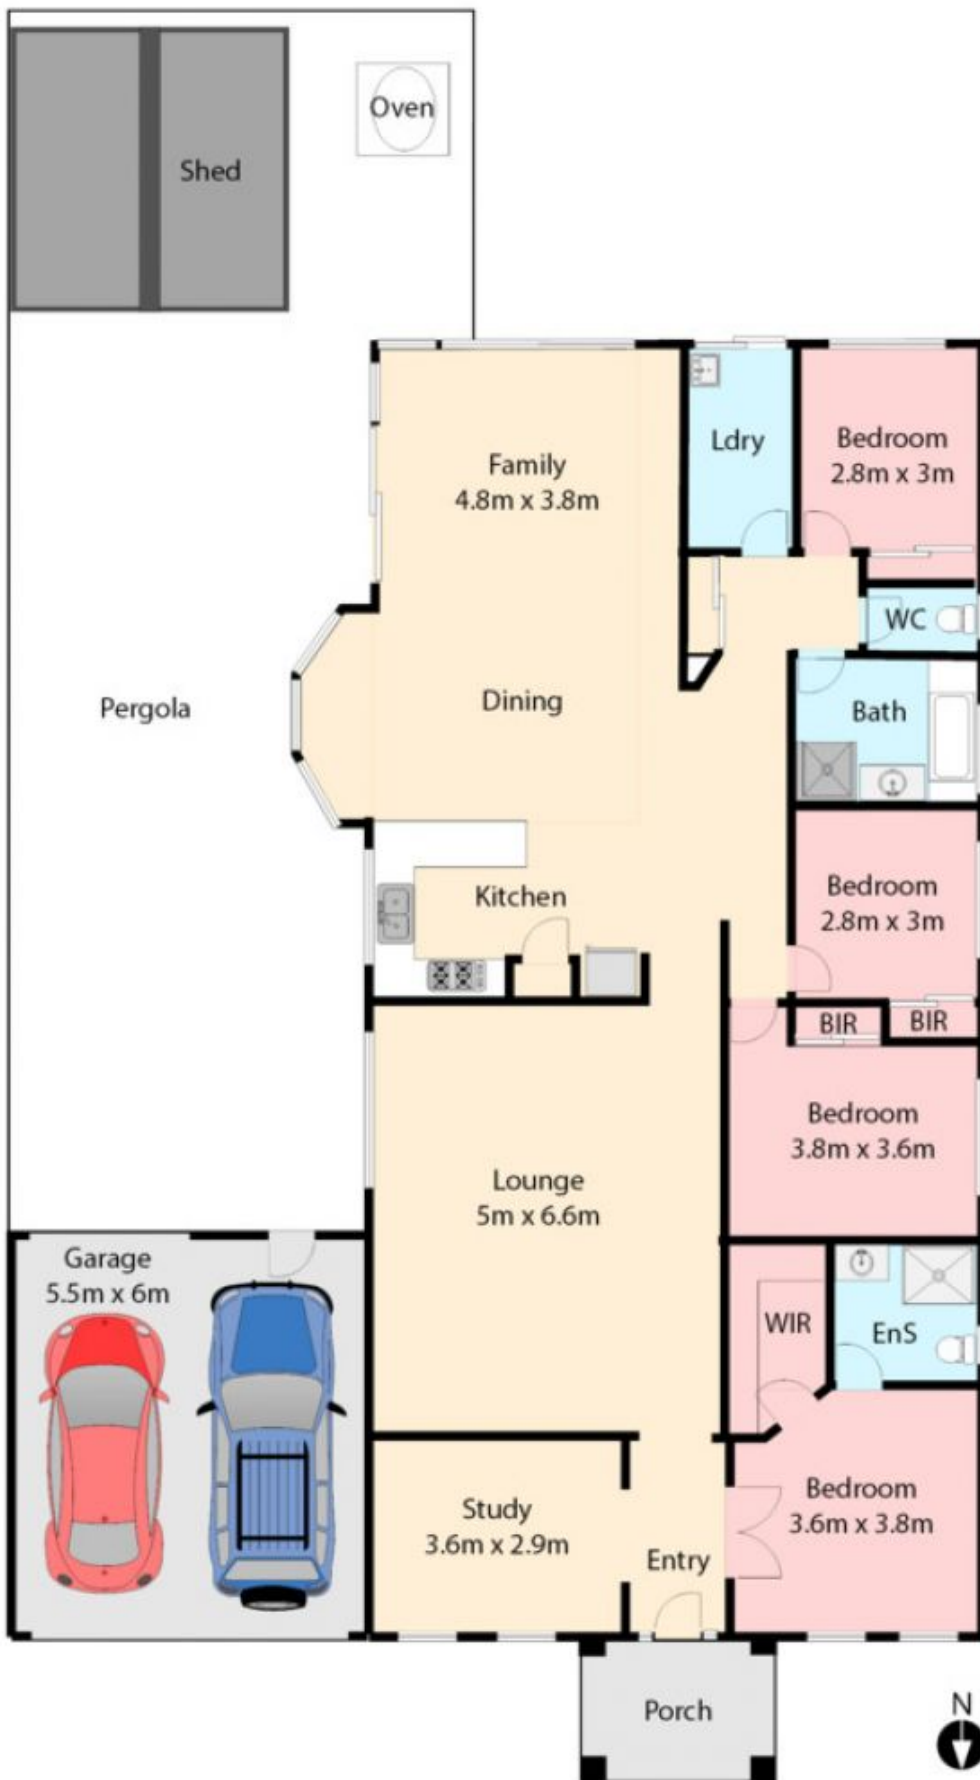

Eddi Bagdadi
0432 208 933

10 Tiffany Crescent, Roxburgh Park

All data and dimensions in this sketch are approximate