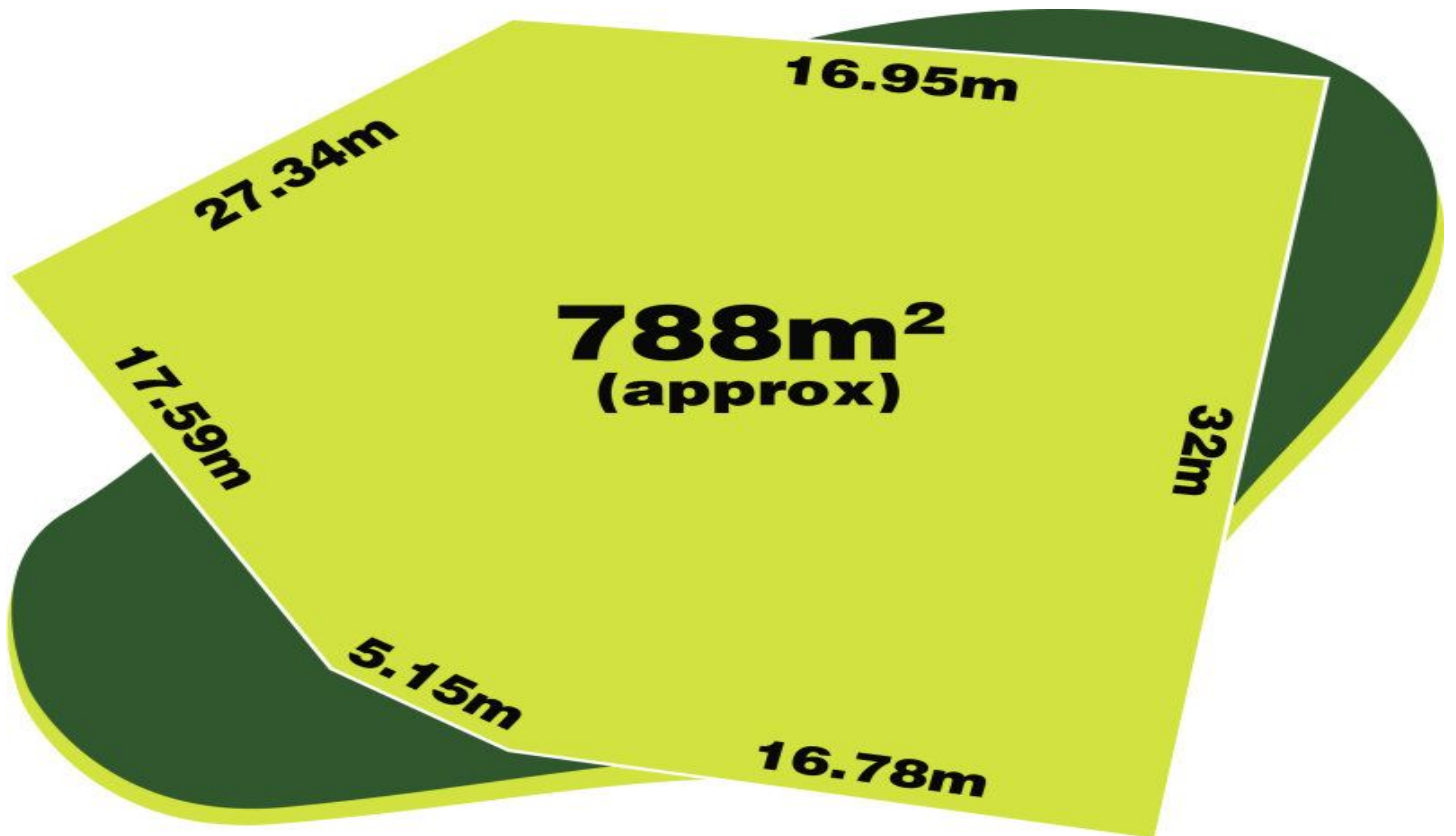

ypa

1 Nottingham Close CRAIGIEBURN VIC

This magnificent vacant corner allotment measuring 788m² approx. Located in the most highly rated pocket in Craigieburn near Mount Ridley Estate and sporting facilities.