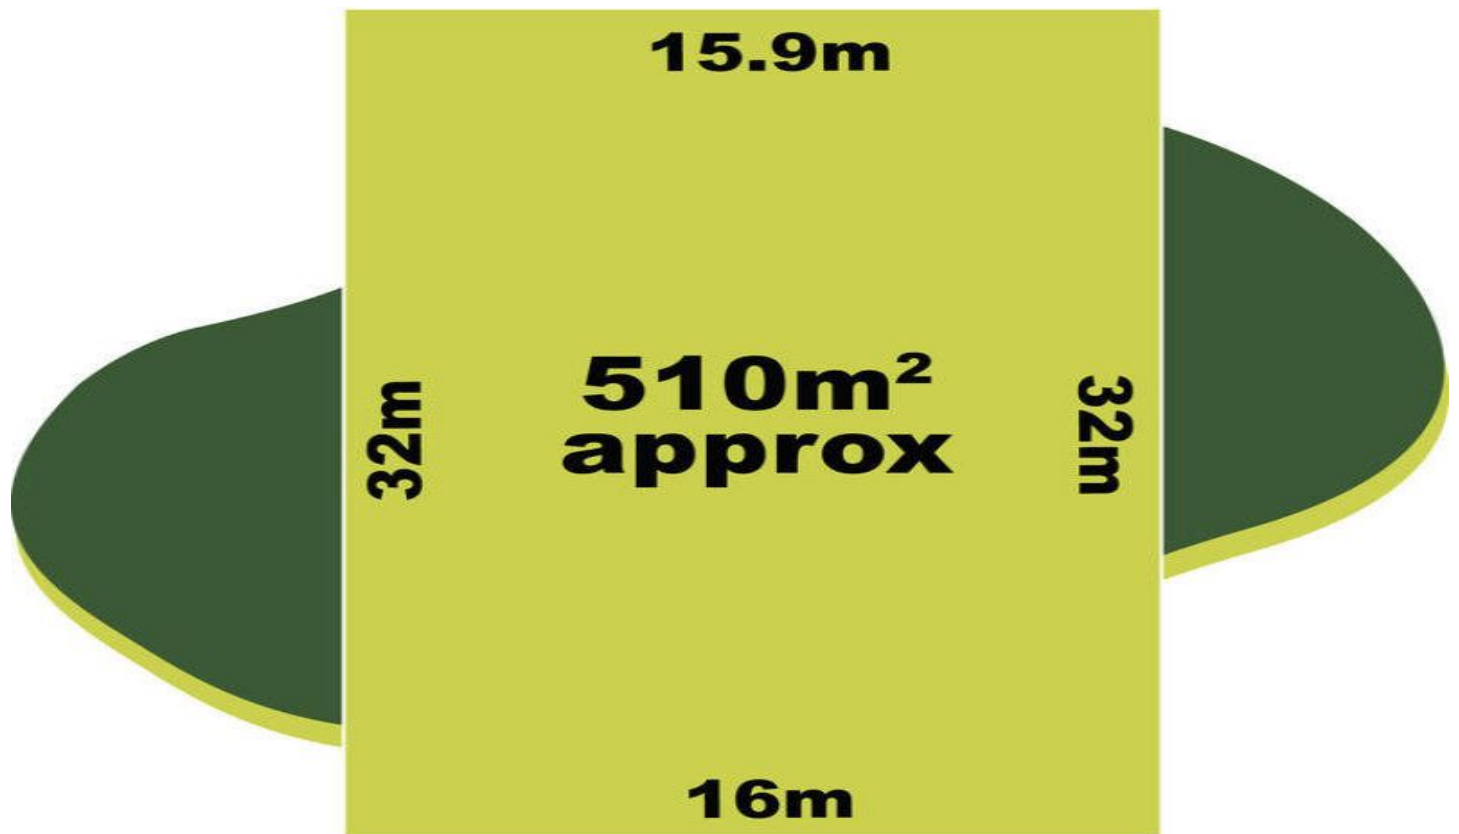

ypa

31 Brentwick Drive CRAIGIEBURN VIC

Take advantage on this fabulous 510m² vacant block with a generous frontage. This block is located in the popular Mt Aitken Estate with great views, it's ready for the person wanting to build their dream home. With a limited number of blocks in the prestigious estate available, now is the time to get the most on this wonderful opportunity from a motivated seller. Your dream could start here.