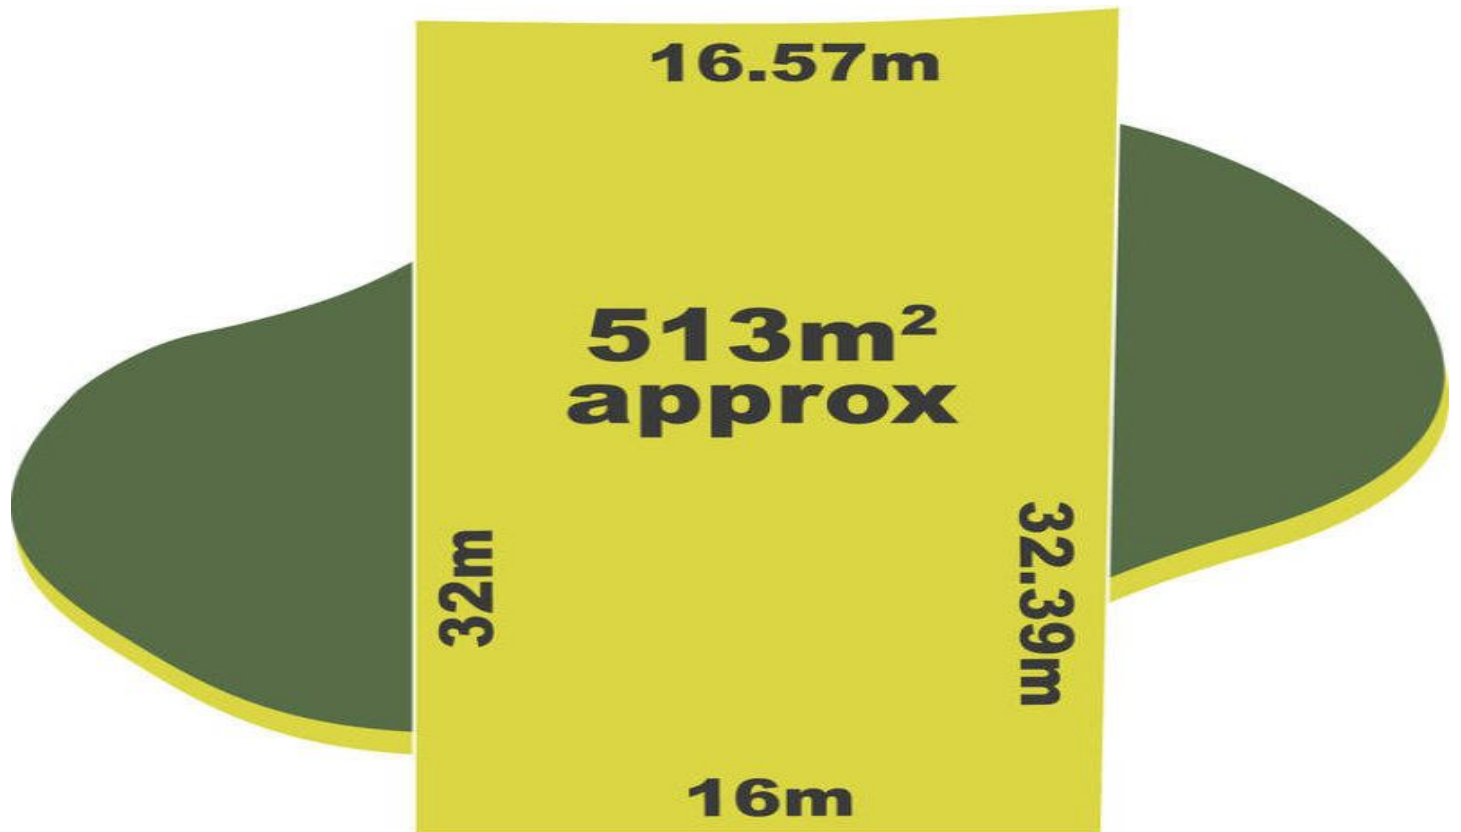

ypa

22 Braveheart Road CRAIGIEBURN VIC

Take advantage on this fabulous 513m² (approx) vacant block with a generous frontage of 16m located in the popular Aston Estate with great views, it is ready for the person wanting to build their dream home. With a limited number of blocks in this prestigious estate available, now is the time to get the most on this wonderful opportunity from a motivated seller. Your dream could start here.