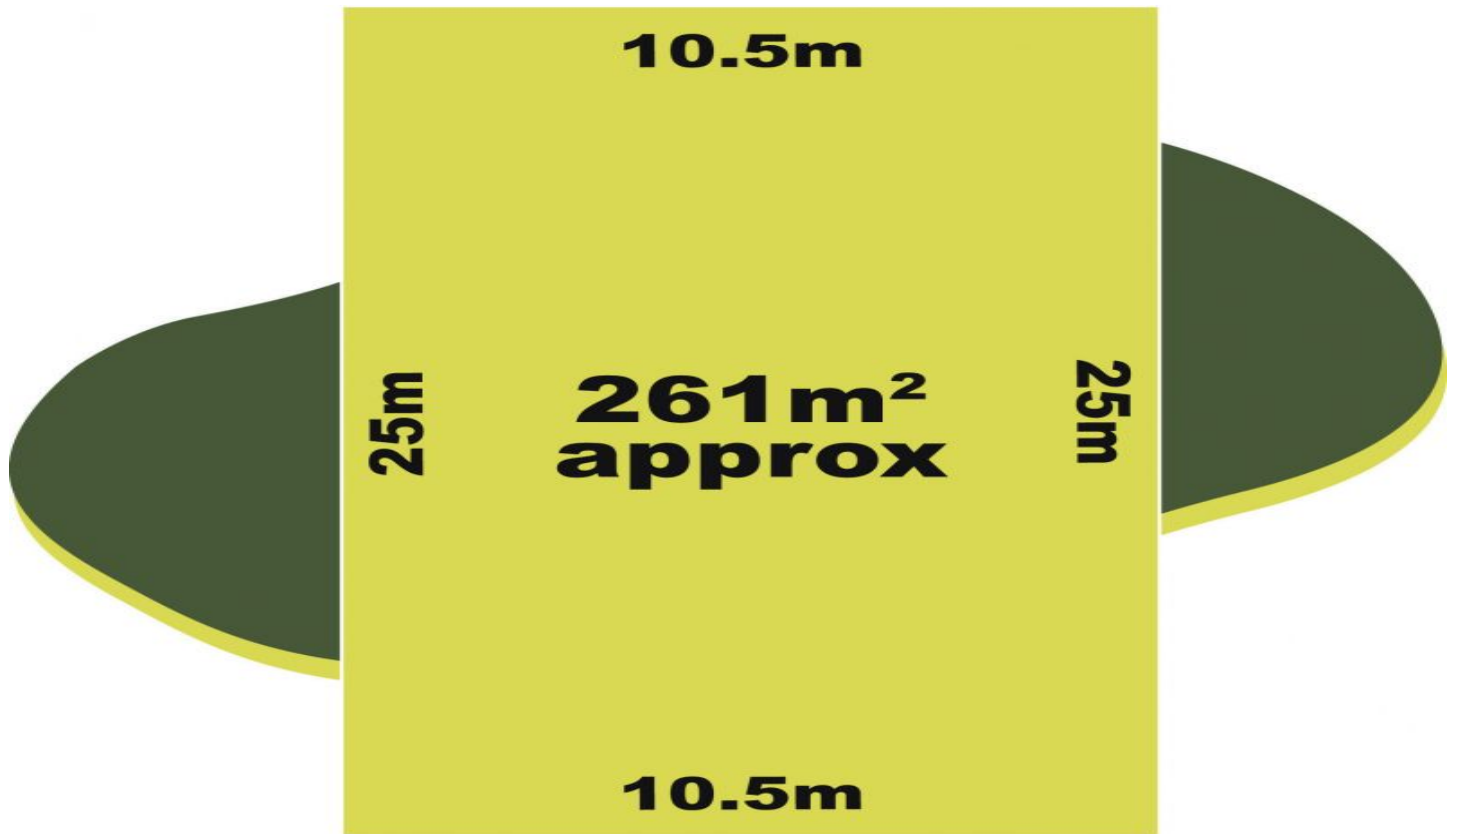

YPA

33 Loudon Circuit CRAIGIEBURN VIC

Positioned only moments from Highlands Estate, transport and parklands, this terrific parcel of land is situation in a prime location to build your dream home. Measuring approximately 261qm this is a great opportunity to live so close to all amenities. This one won't last long...