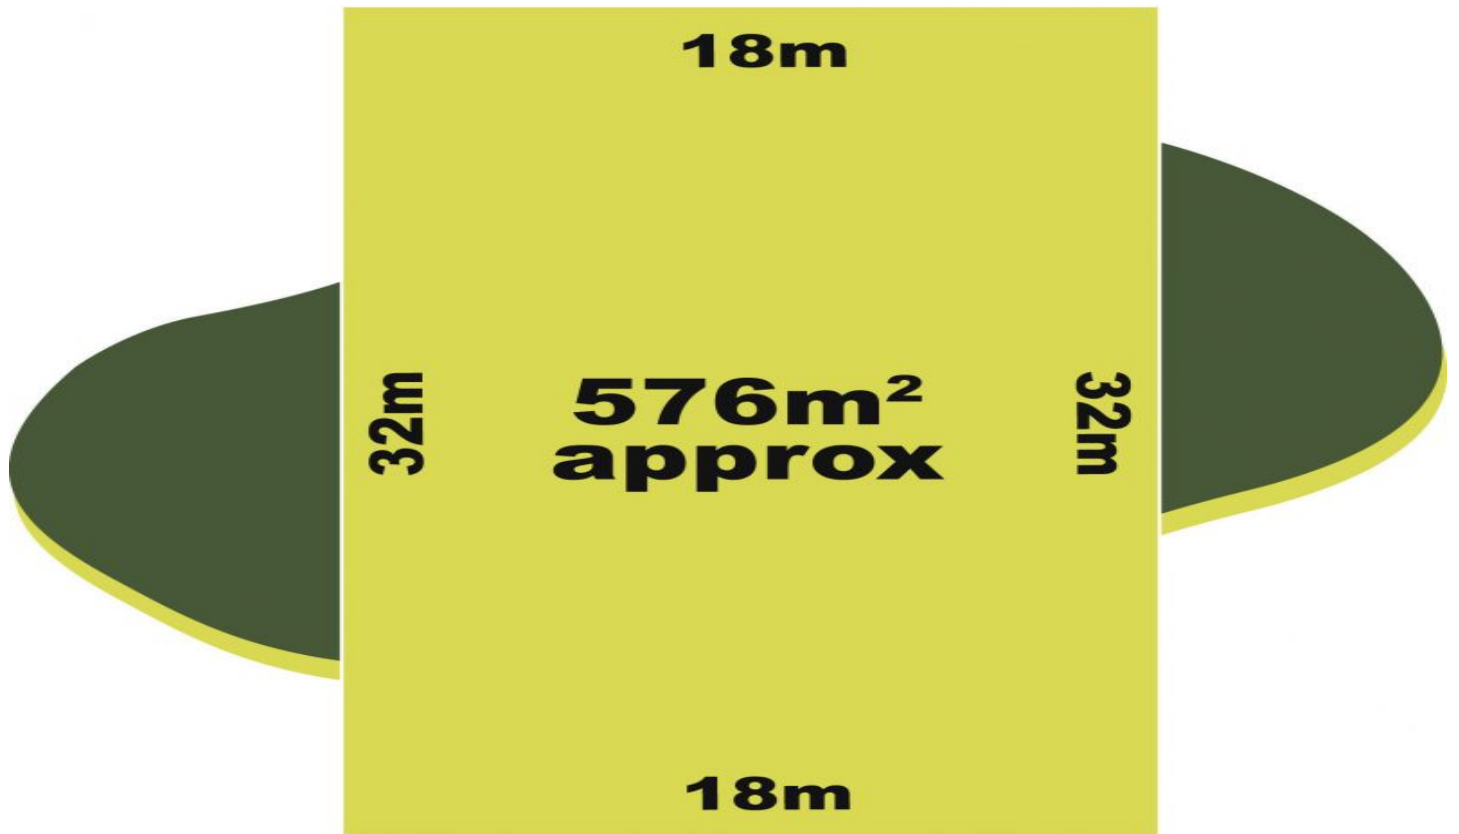

ypa

1315/ Dahlia Crescent MICKLEHAM VIC

Are you looking for that right parcel of land to build your dream home, with the added bonus of approved plans & permits Then take a look at this...

Set in the trillium most sought after and prestigious location,.

Offering a tranquil location, this superb block offers generous dimensions that should accommodate for any of your build requirements. With the bonus of dual access and elevated views where you can enjoy them, you will be hard pressed finding a better deal anywhere else.