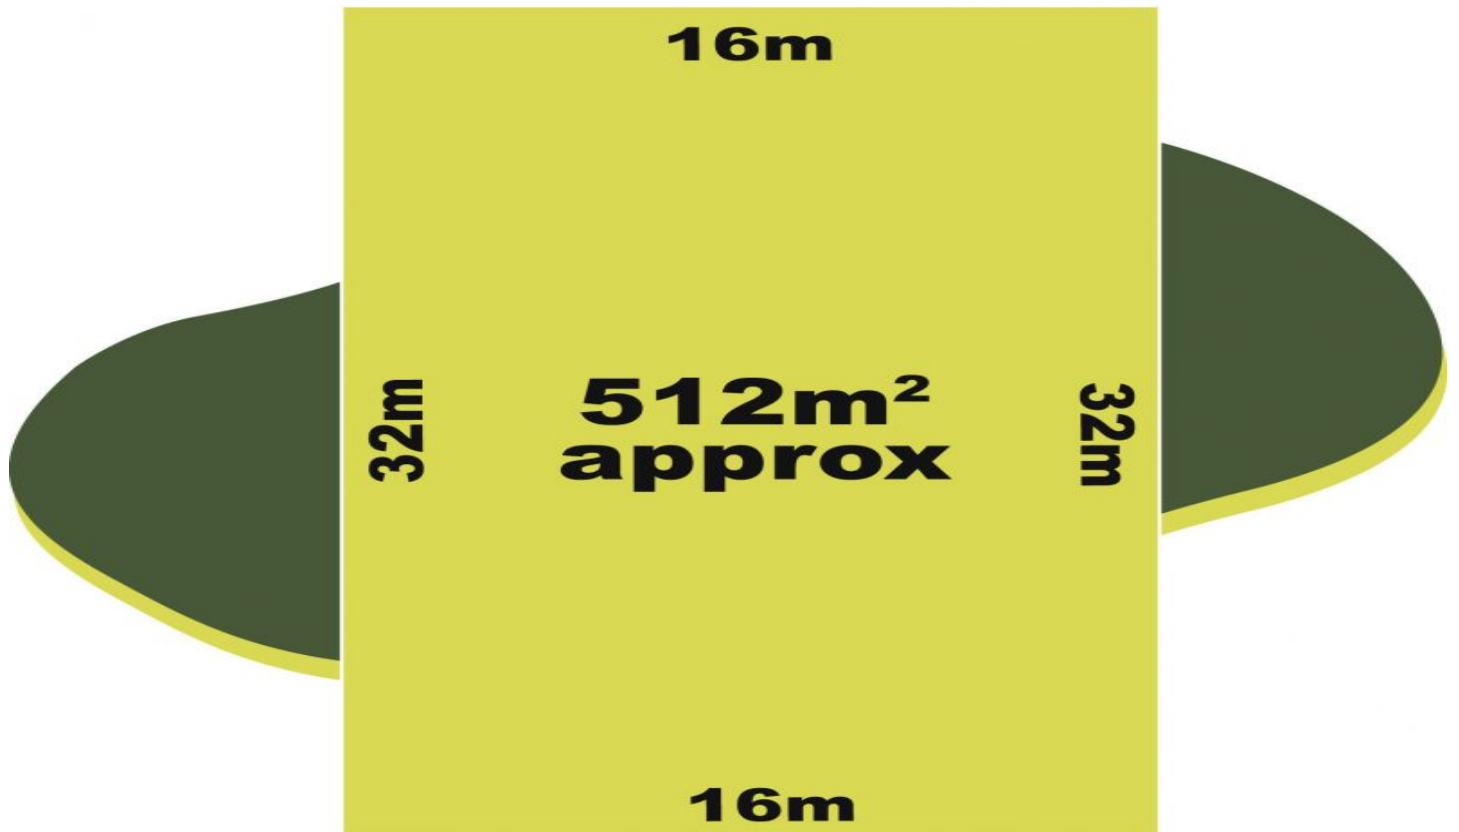

## 20349/ Faston Road KALKALLO VIC

Build your dream castle you've always wanted in an established area of Kalkallo. Enjoy the lifestyle and the location measured approx. 512m<sup>2</sup>

There is no better place to achieve your lifestyle dreams. This deserves your attention and should not be missed. Dont Miss out! Call today as this dream maker wont Last !