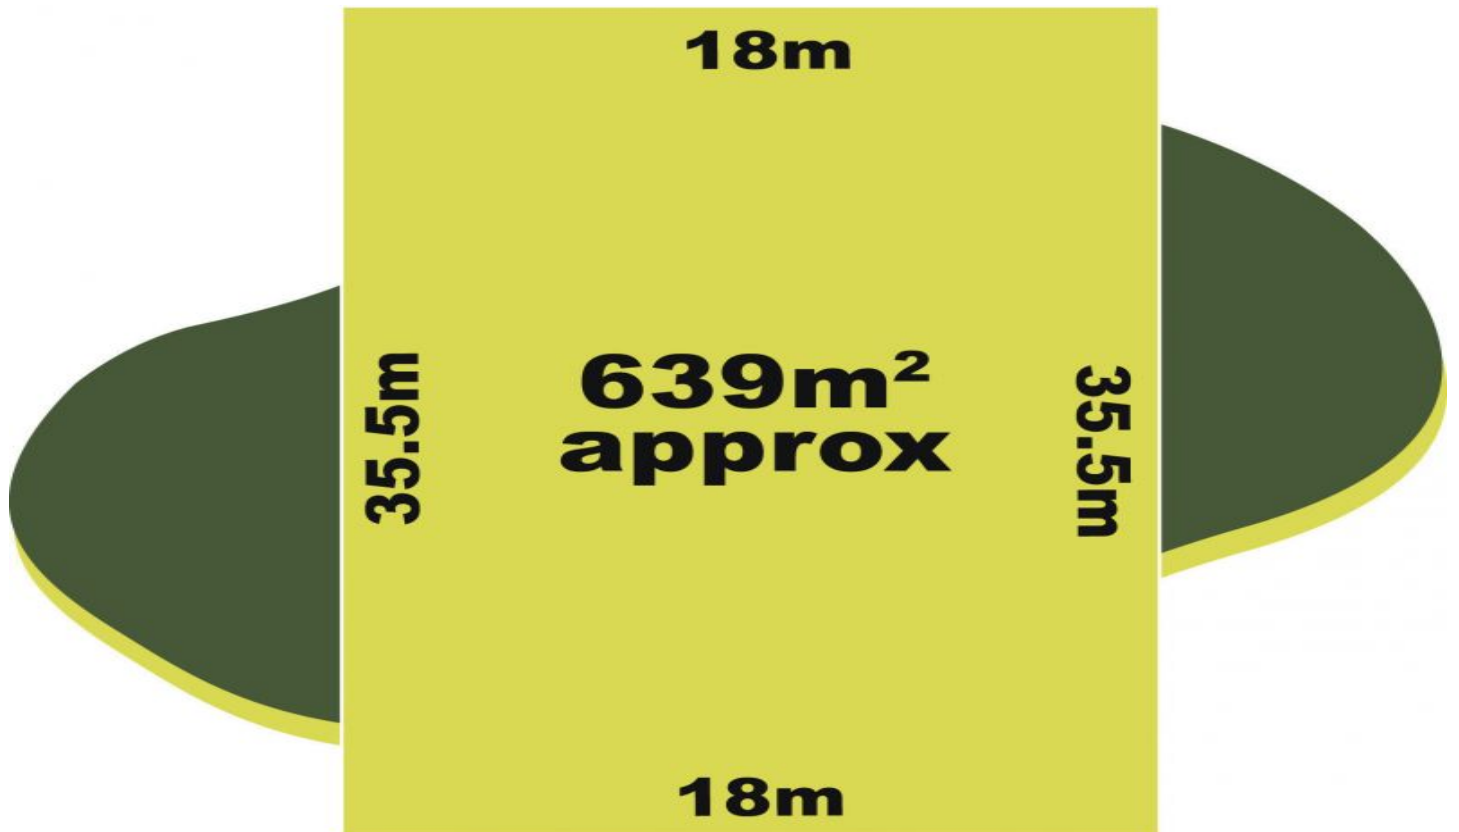

ypa

49 Palladium Circle BEVERIDGE VIC

This is your opportunity to build that dream home you have always wanted, in the beautiful Mandalay Estate in Beveridge. With approximately 639 square meters this rectangle block has an 18 meter frontage making it suitable for a variety of family home designs and is ideally located within a short walk to the amazing amenities that the well planned Club Mandalay has to offer.