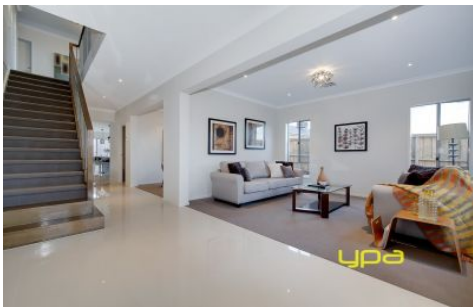

ypa

25 Naxos Road GREENVALE VIC

4  2  2 

Thinking of building? You can think again! Just take one look, this gorgeous near-new family home will have you hooked! Situated in a lovely established street in the gorgeous Providence estate and boasting loads of quality extras. This stunning home offers 4 great sized bedrooms (plus study), large master with ensuite and WIR, upstairs retreat, then downstairs you'll find a spacious lounge, powder room, a lovely two-tone coloured kitchen with stone tops (and 900mm SST appliances inc dishwasher), open plan living which steps out to the gorgeous outdoor entertaining area through beautiful stacker doors. Includes all the premium quality extras like porcelain tiles, heating, cooling, water tanks, remote double garage (with internal access) and loads more. All this comes fully complete, from front to back... All you need to do is move in and enjoy!