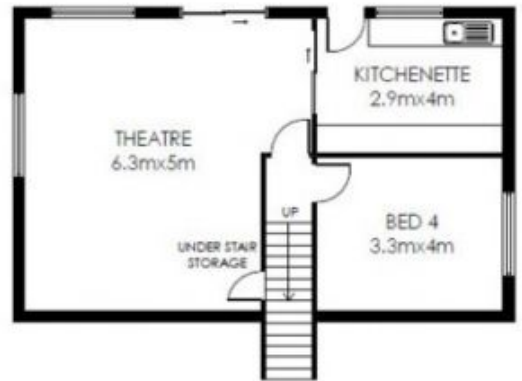

6 Douglas Court WESTMEADOWS VIC

5 🛏 2 🚿 2 🚗

One of the youngest homes on offer in Westmeadows, offering cutting-edge design and added excitement of another dimension when you step beyond the facade into this impressive home. Greeted by high ceilings throughout, and beautiful herringbone parquet flooring, this is one you will want to call home. The entrance level comprises 4 bedrooms, the master featuring a walk-through robe and palatial ensuite with double vanity, plus plenty of storage. The main bathroom and powder room service two further bedrooms with built-in robes, and central laundry and linen closet provide all the storage you will need.

Price : \$ 760,000

View : <https://www.ypa.com.au/7397595>

The spacious and functional floorplan opens onto a large, well-appointed kitchen with stainless steel appliances, with room to seat the family around the generous island bench, which flows into the adjoining meals and living areas, and a bright airy study. Take the solid timber stairs down to the