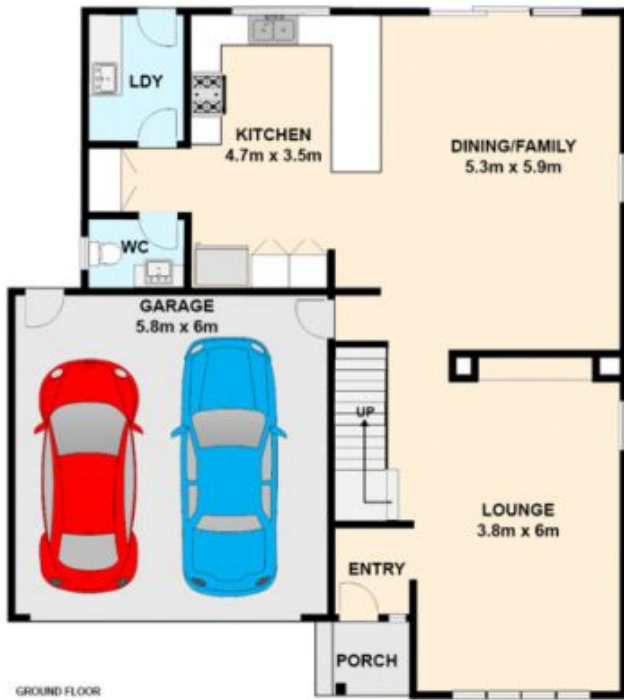

## 14 Sienna Court ROXBURGH PARK VIC

4 2 2

A home with an attractive street presence, this home has all the space you're looking for! Fabulous floor plan and great way to enter the local market, positioned in a tranquil Court location, surrounded by an abundance of beautiful parklands, this community has been designed with and around numerous walking paths with easy access to all of life's necessities.

Ideal family living incorporating 4 bedrooms, large master room with his/hers mirrored robes, full ensuite and private balcony.

Upon entry you'll be impressed with the dimensions of the lounge living area with vaulted wall and custom-made shelf. Ultra-modern kitchen with practical breakfast bar bench, combined ideally with quality S/S appliances, including dishwasher, ample cupboard space with feature glass inserts & practical microwave alcove.

Overlooking a desirable and expansive meals and family

View : <https://www.ypa.com.au/7397677>

**Luke Albioli**  
0403 700 003

**14 SIENNA COURT, ROXBURGH PARK**  
*All data and dimensions shown in this sketch are approximate*