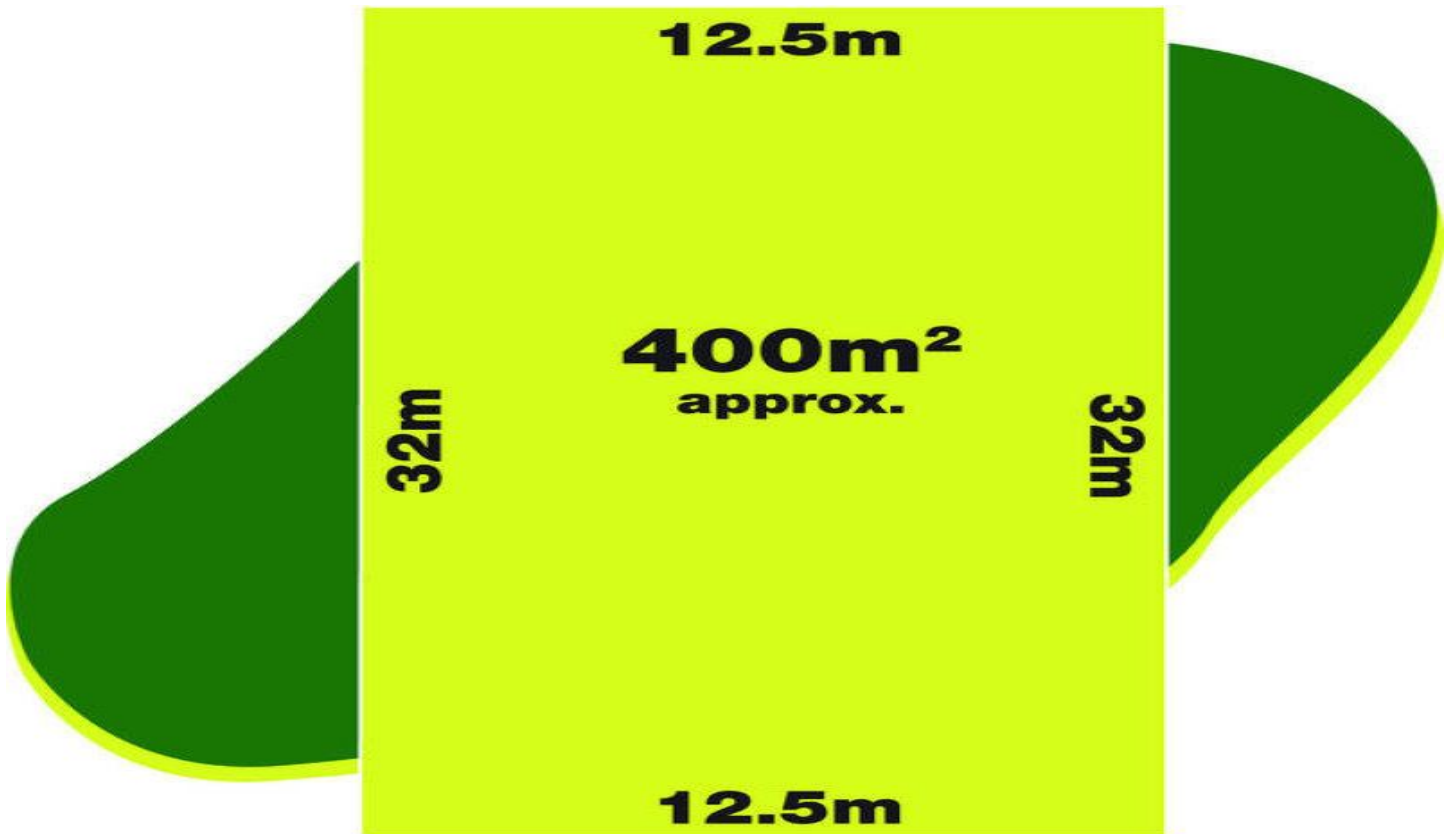

Ypa

10 Water Fern Grove GREENVALE VIC

A healthy 400sqm allotment is here, and needs you to add your touch and turn your dream home into a reality. Call now, as this won't wait around for long!

Land Size : 400 sqm