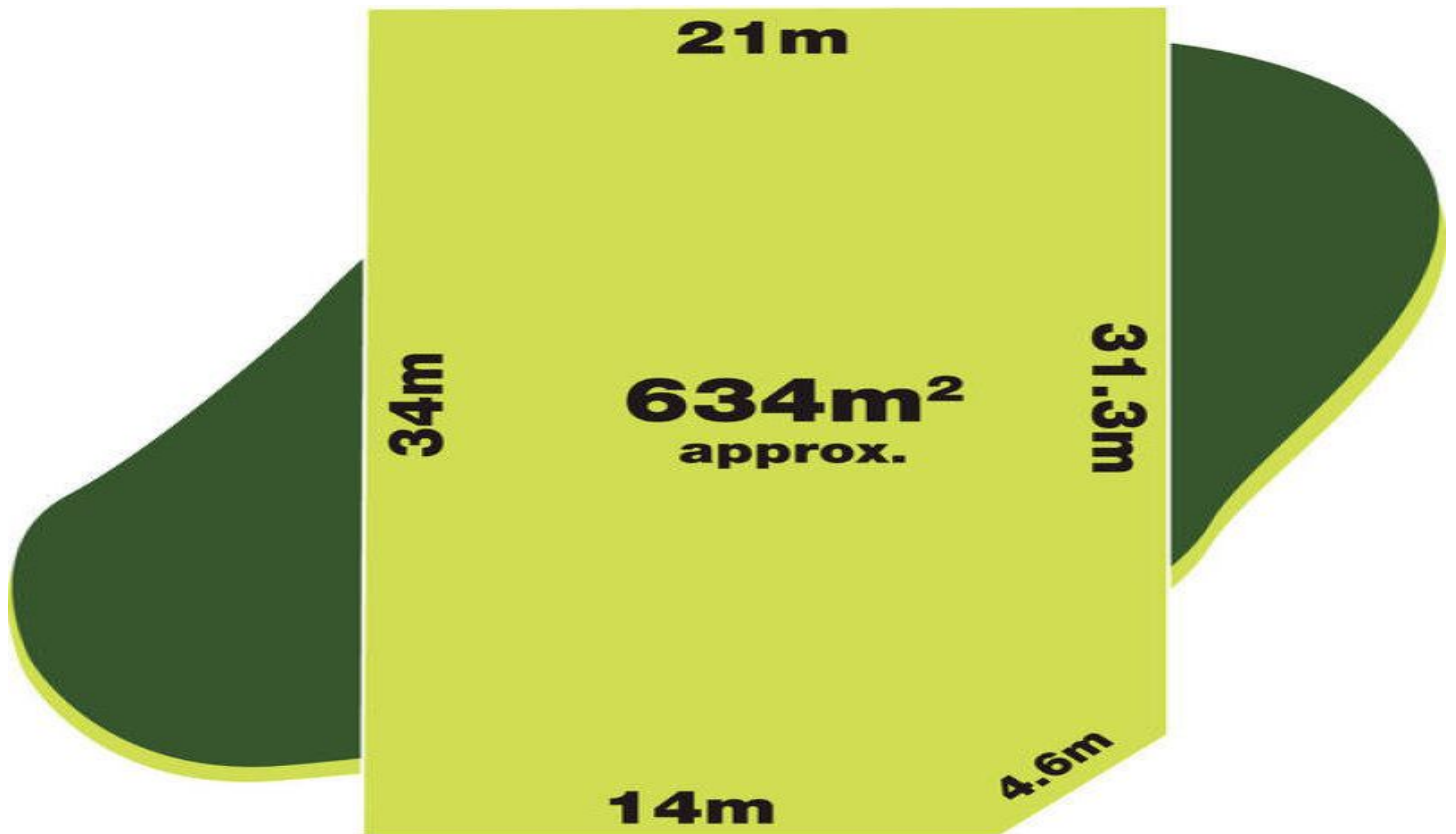

## 23 San Marco Road GREENVALE VIC

Situated in a fully established street in the gorgeous Providence estate, this well proportioned corner block is the perfect place to start your dream. Ideal for anyone needing side access for boats, trailers or a big shed, the possibilities are endless. Secure it today.

**Land Size** : 634 sqm

**View** : <https://www.ypa.com.au/7397785>

**Luke Albioli**  
0403 700 003