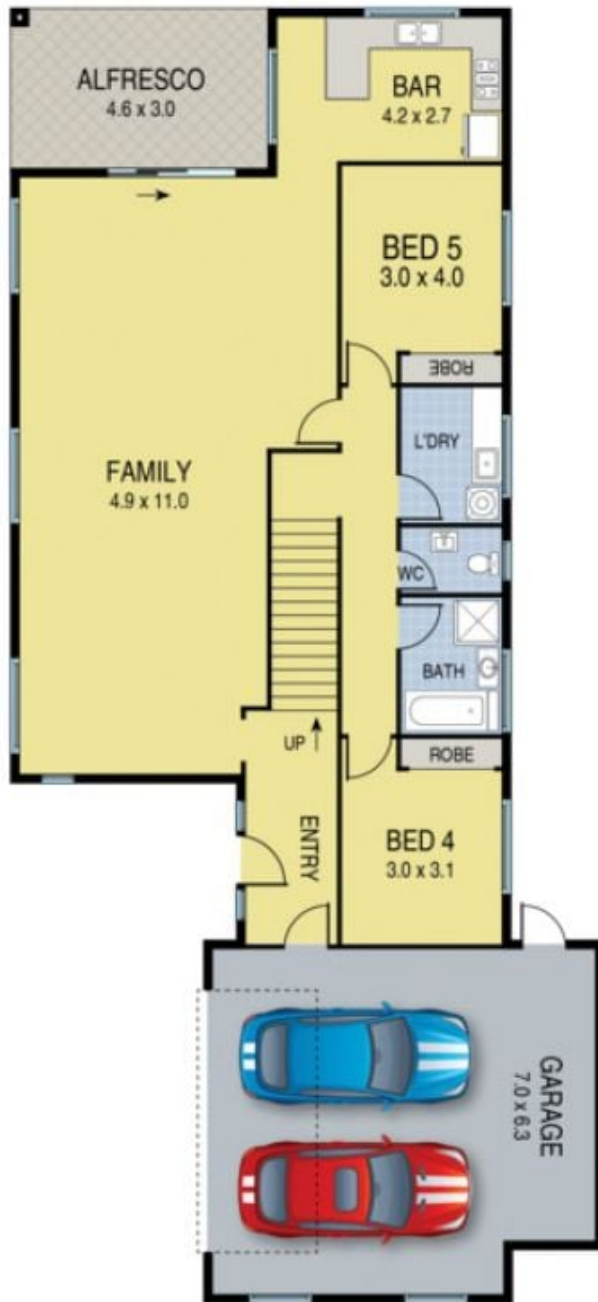

## 8 Douglas Court WESTMEADOWS VIC

5  3  2 

- 5 bedrooms plus study
- Two big open plan living areas both with their own large kitchens
- Reverse cycle ducted heating & cooling
- Alarm & CCTV
- Double remote garage, with internal access
- Two large alfresco areas
- Photo ID is required at all inspections

View : <https://www.ypa.com.au/7398167>

GROUND FLOOR

FIRST FLOOR

8 Douglas Court, Westmeadows