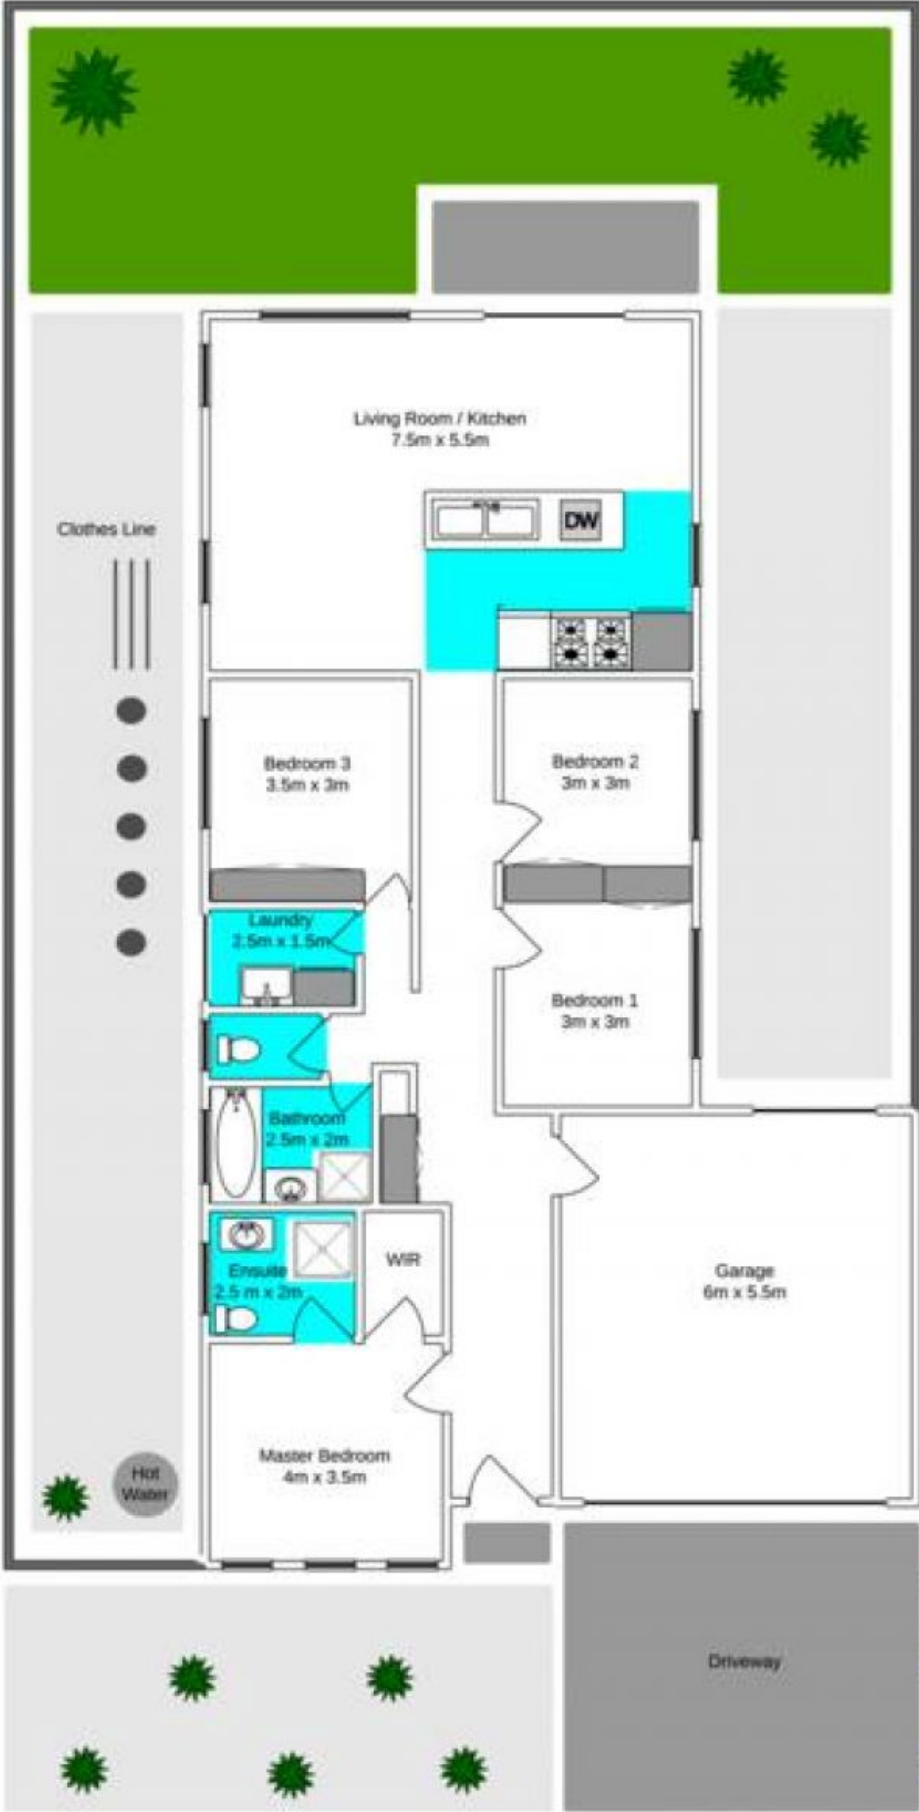

21 Turpentine rd, Brookfield