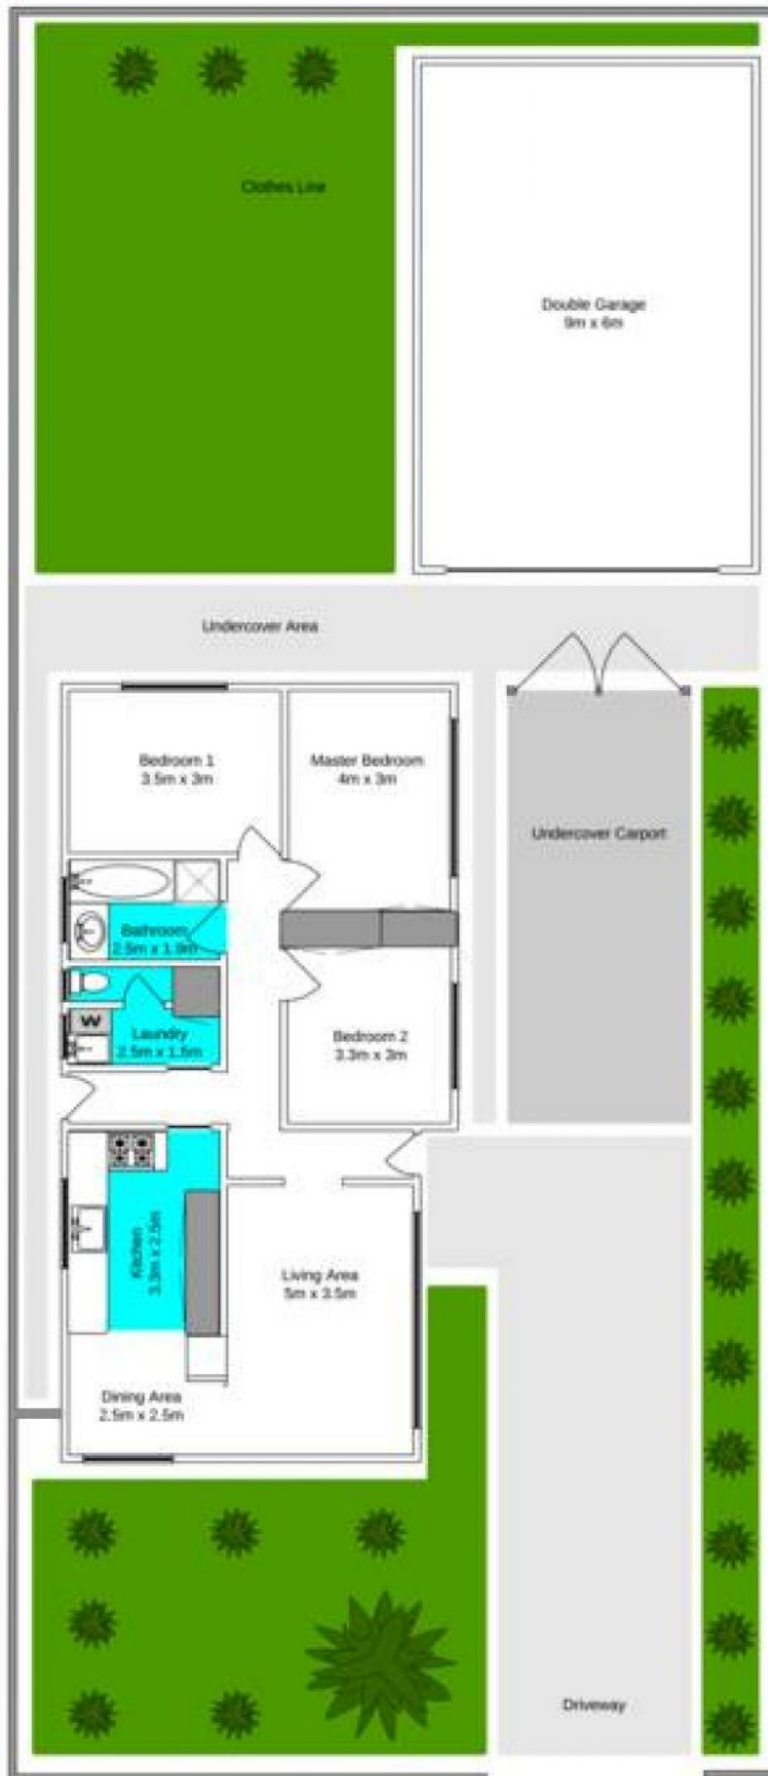

3 Wentworth Road MELTON SOUTH VIC

3  1  2 

This neat and tidy family home offers you the opportunity to enter the property market at an affordable price. Comprising of 3 generous size bedrooms two with built in robes, spacious formal lounge, kitchen with adjoining meals area, central bathroom. Located in Melton South only moments from shops and public transport. Set on an approx. 581m² allotment Call today to organise your inspection.

Land Size : 581 sqm

View : <https://www.ypa.com.au/7398869>

Shane Spiteri
0488 980 115

3 Wentworth Rd, Melton South

While every precaution has been taken to establish the accuracy of the above information, Prospective buyers are advised to make their own enquiries.