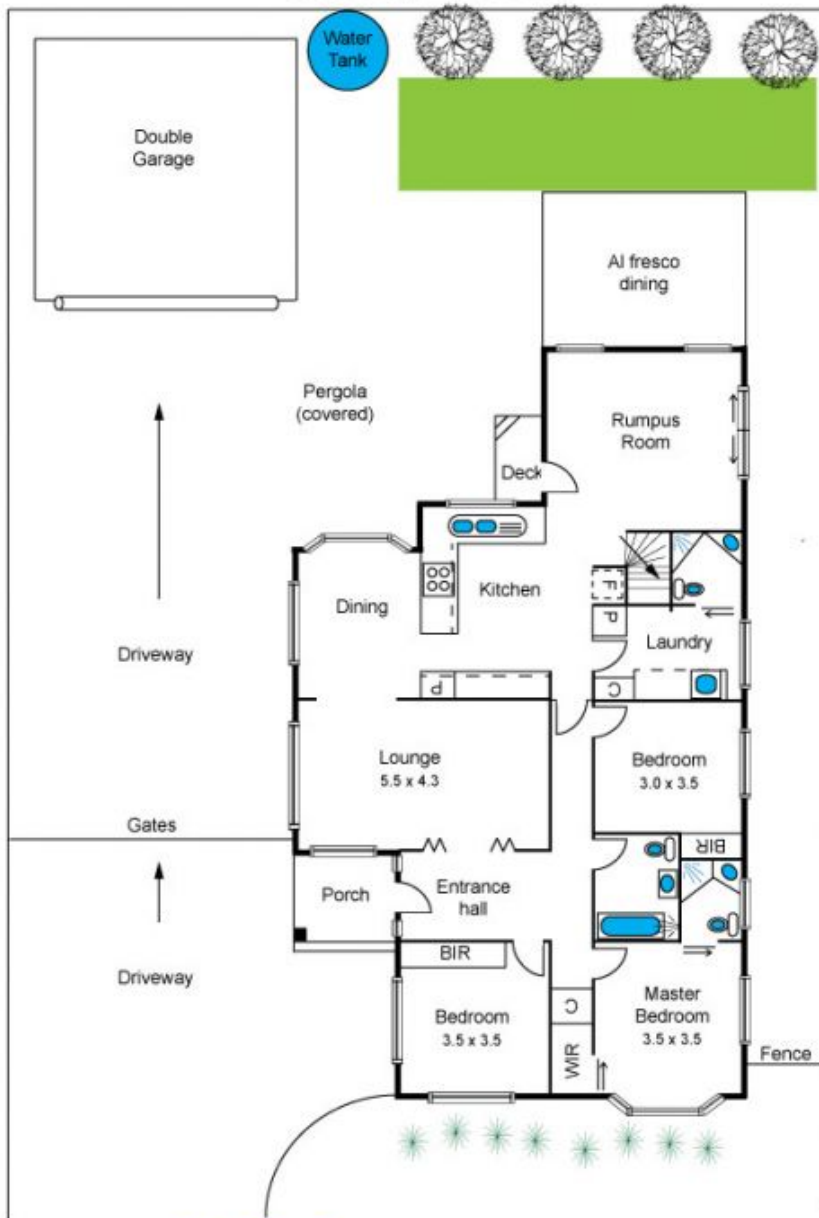

## 16 Judy Court MELTON VIC

7 3 4

This fantastic residence nestled in a great pocket of central Melton is a brilliant rendition of quality and class. This meticulously designed double story residence offers, sophisticated yet low maintenance lifestyle with a mind blowing presentation. Discover the "WOW" factor of this luxurious contemporary home where unique finishes impressively combine with free flowing dual living areas and create the ideal home for your family. This home boasts a multitude of features including heating and cooling through-out the home, ducted vacuuming, ample storage and space, oversized Attic storage in the roof, huge kitchen with plenty of space and laundry big enough for any family. Boasting 7 bedrooms all with BIR (mater with ensuite and WIR) in total 3 living areas and 3 bathrooms sums up this stunning home. Moving out side all the work has been done with Under cover outdoor area with stunning gardens and fruit trees and a double garage with access to the

**Land Size** : 591 sqm

**View** : <https://www.ypa.com.au/7398912>

**Shane Spiteri**  
0488 980 115

Melton  
16 Judy Court

GROUND FLOOR

UPPER LEVEL