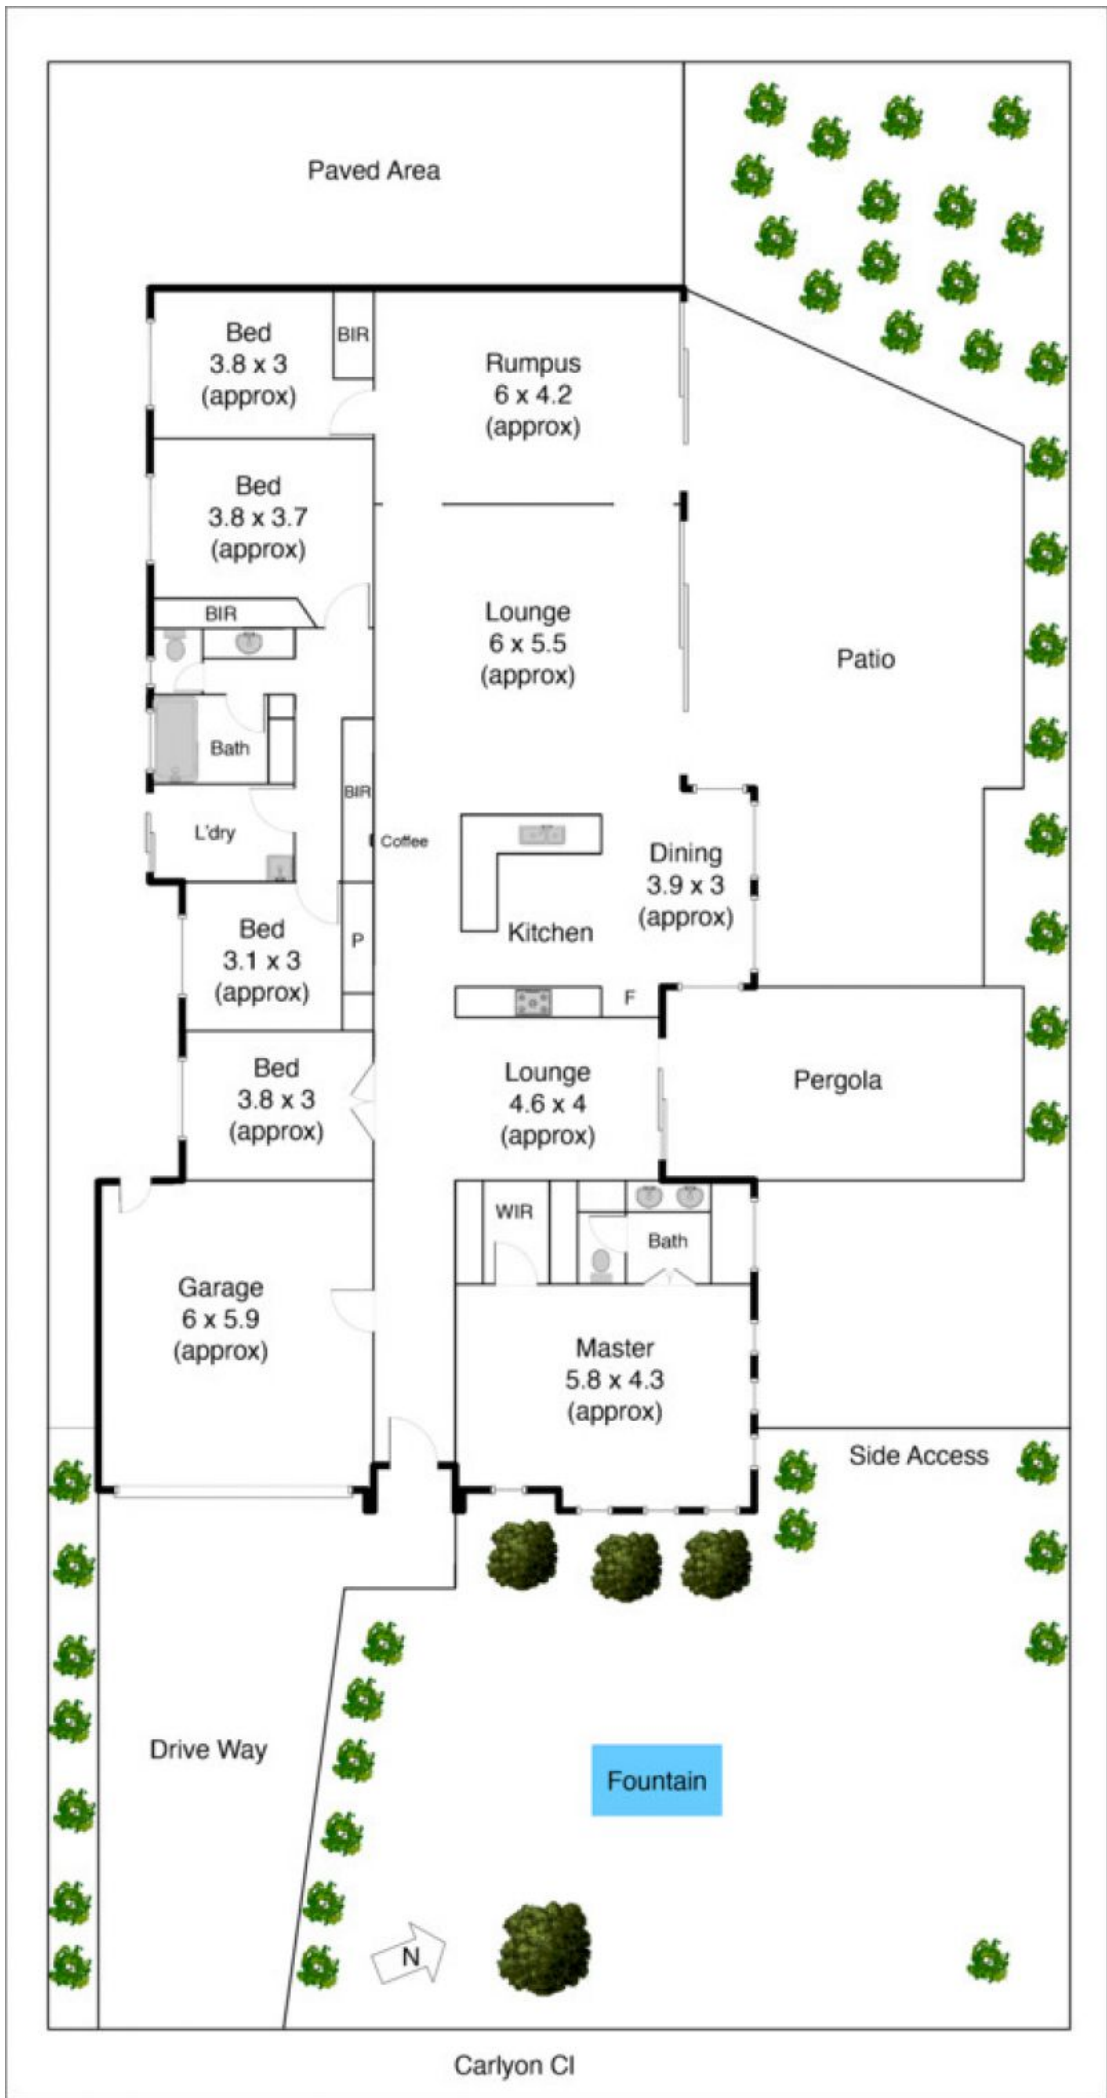

14 Carlyon Close MELTON WEST VIC

5 2 2

A true entertainers dream, this captivating family home will simply blow you away. Inside a huge spacious floor plan with 5 bedrooms or 4 and a study all with BIR, massive master with retreat, ensuite and walk in robe, fully equipped kitchen with all the top brand appliance and fittings and built in coffee machine, huge rumpus room and 2 open spacious living area great for entertaining. Outside will shock you with a large entertainment area large enough to host the biggest party and stunning garden surrounds with heaps of room for the kids + side access for all your needs . Boasting: ducted heating and cooling, ample cupboard space, high ceilings, plantations shutters, Bose surround sound system and more. All of this set on an allotment of 700 m2 approx. This is an entertainer's dream which is fully completed to the highest of quality. Don't wait call today to organise your inspection.

Land Size : 700 sqm

View : <https://www.ypa.com.au/7398918>

Shane Spiteri
0488 980 115

Carlyon CI