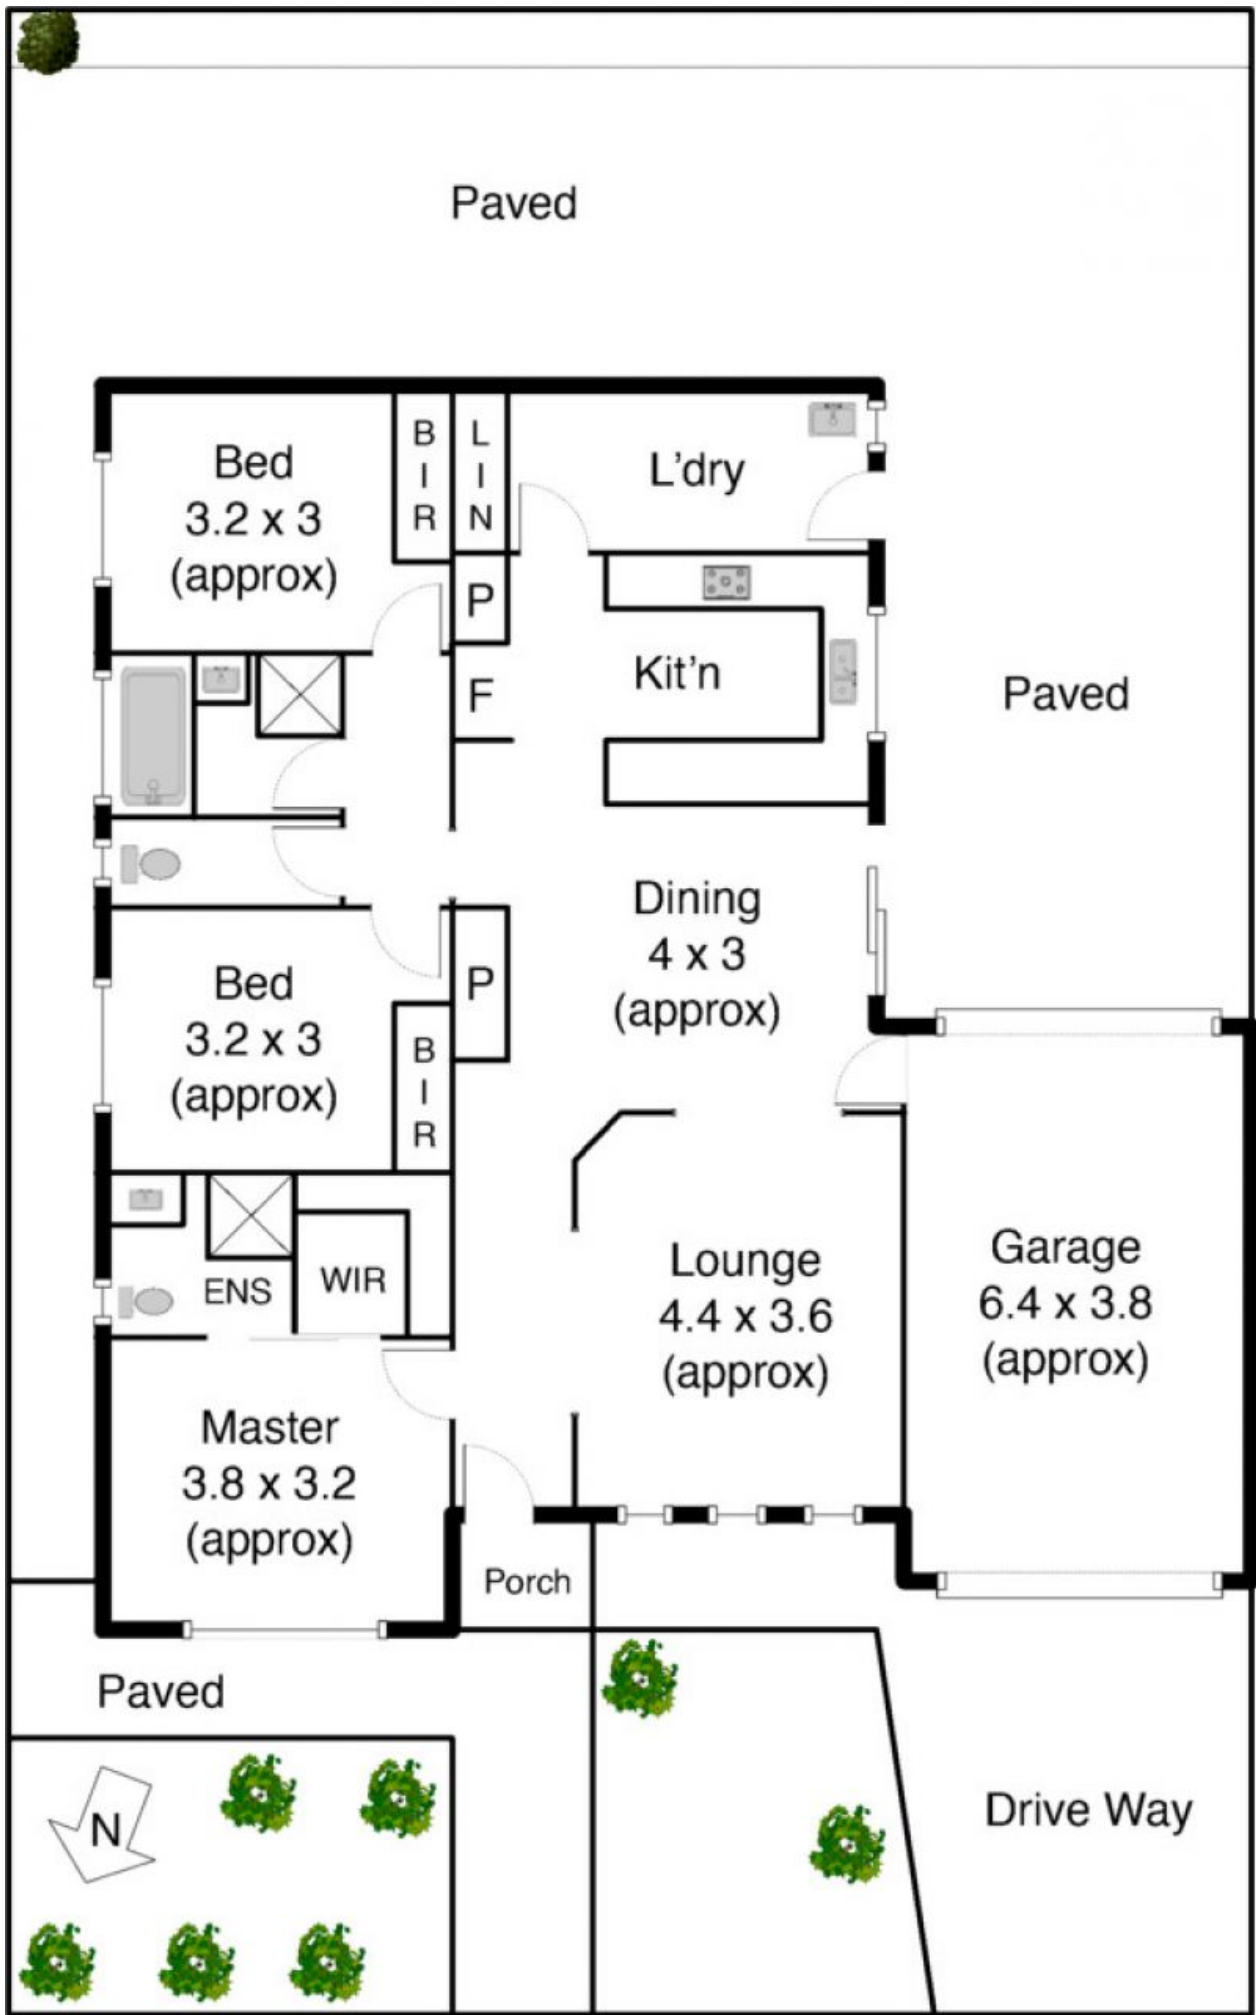

Shane Spiteri
0488 980 115

Gallery Av