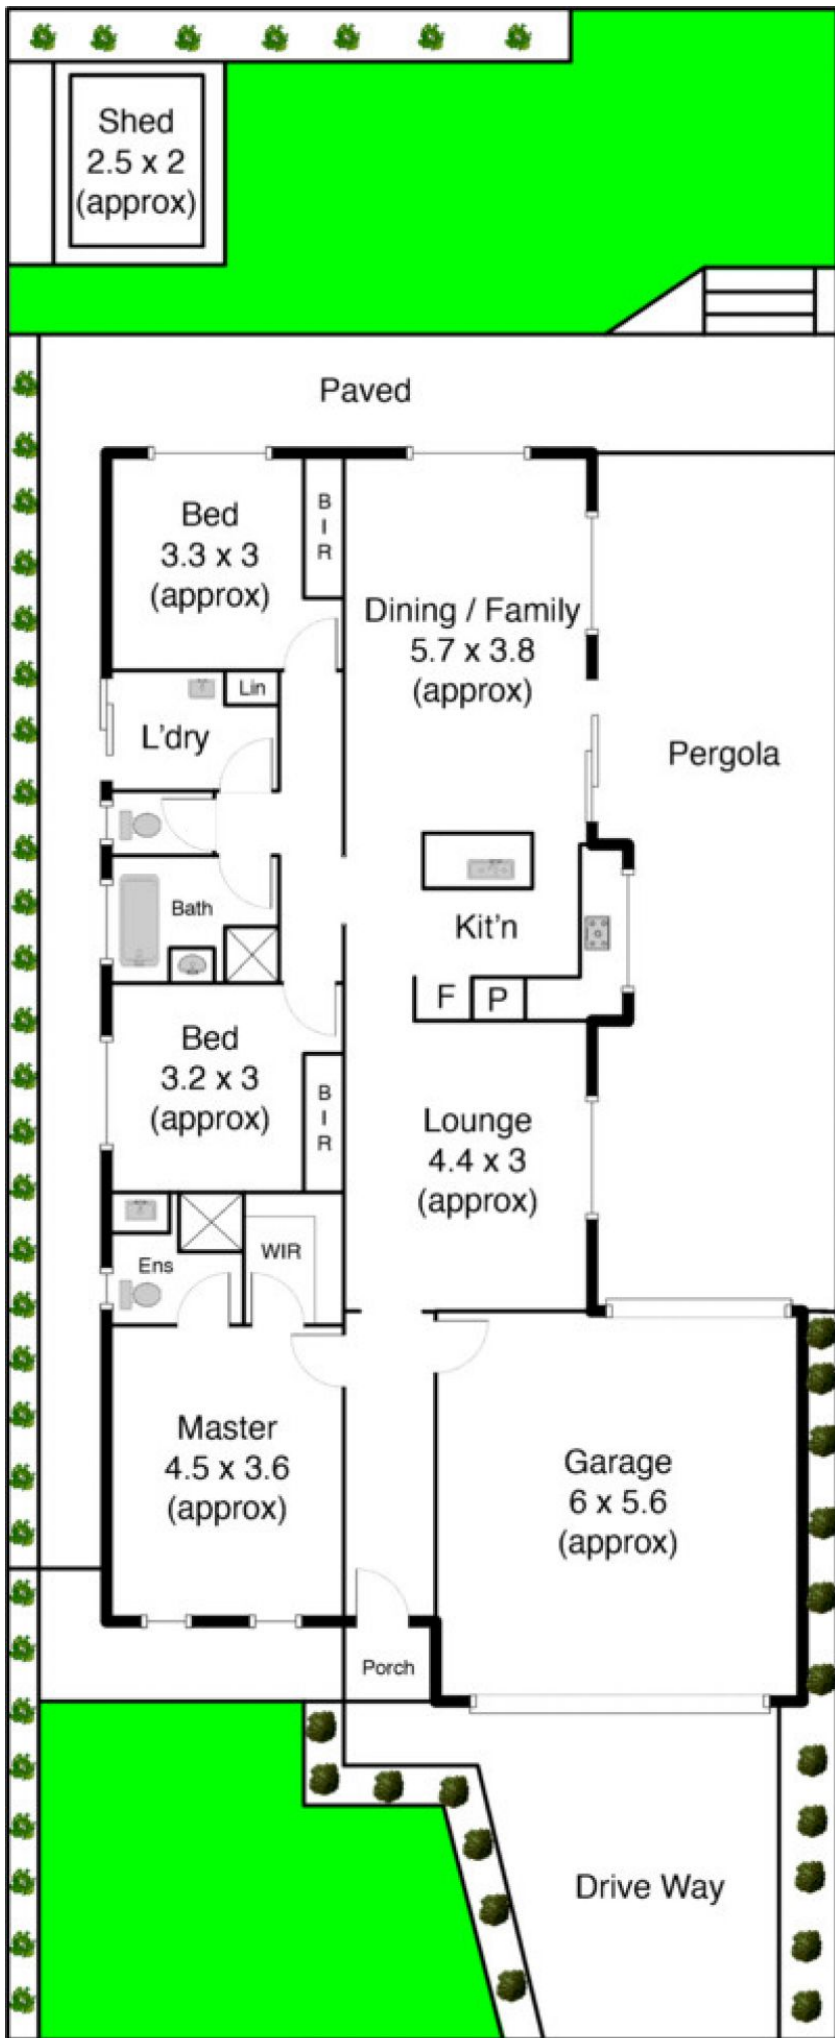

## 37 Cromarty Circuit DARLEY VIC

3 2 2

Brilliantly situated in the renowned Darley Estate this ideal residence is what you have been waiting for. Comprising of three large bedrooms (master with walk in robe and full ensuite), this fabulous designed home includes large open plan living and meals area with a separate formal living area. Appointed with a long list of extras, ducted heating/cooling, established landscaped gardens, stunning pergola area great for entertaining, double garage with drive through access and more! This immaculate home is sure to impress, avoid disappointment and act quickly. Inspections are truly our pleasure.

**Land Size** : 410 sqm  
**View** : <https://www.ypa.com.au/7398974>

**Shane Spiteri**  
0488 980 115

Cromarty Crt