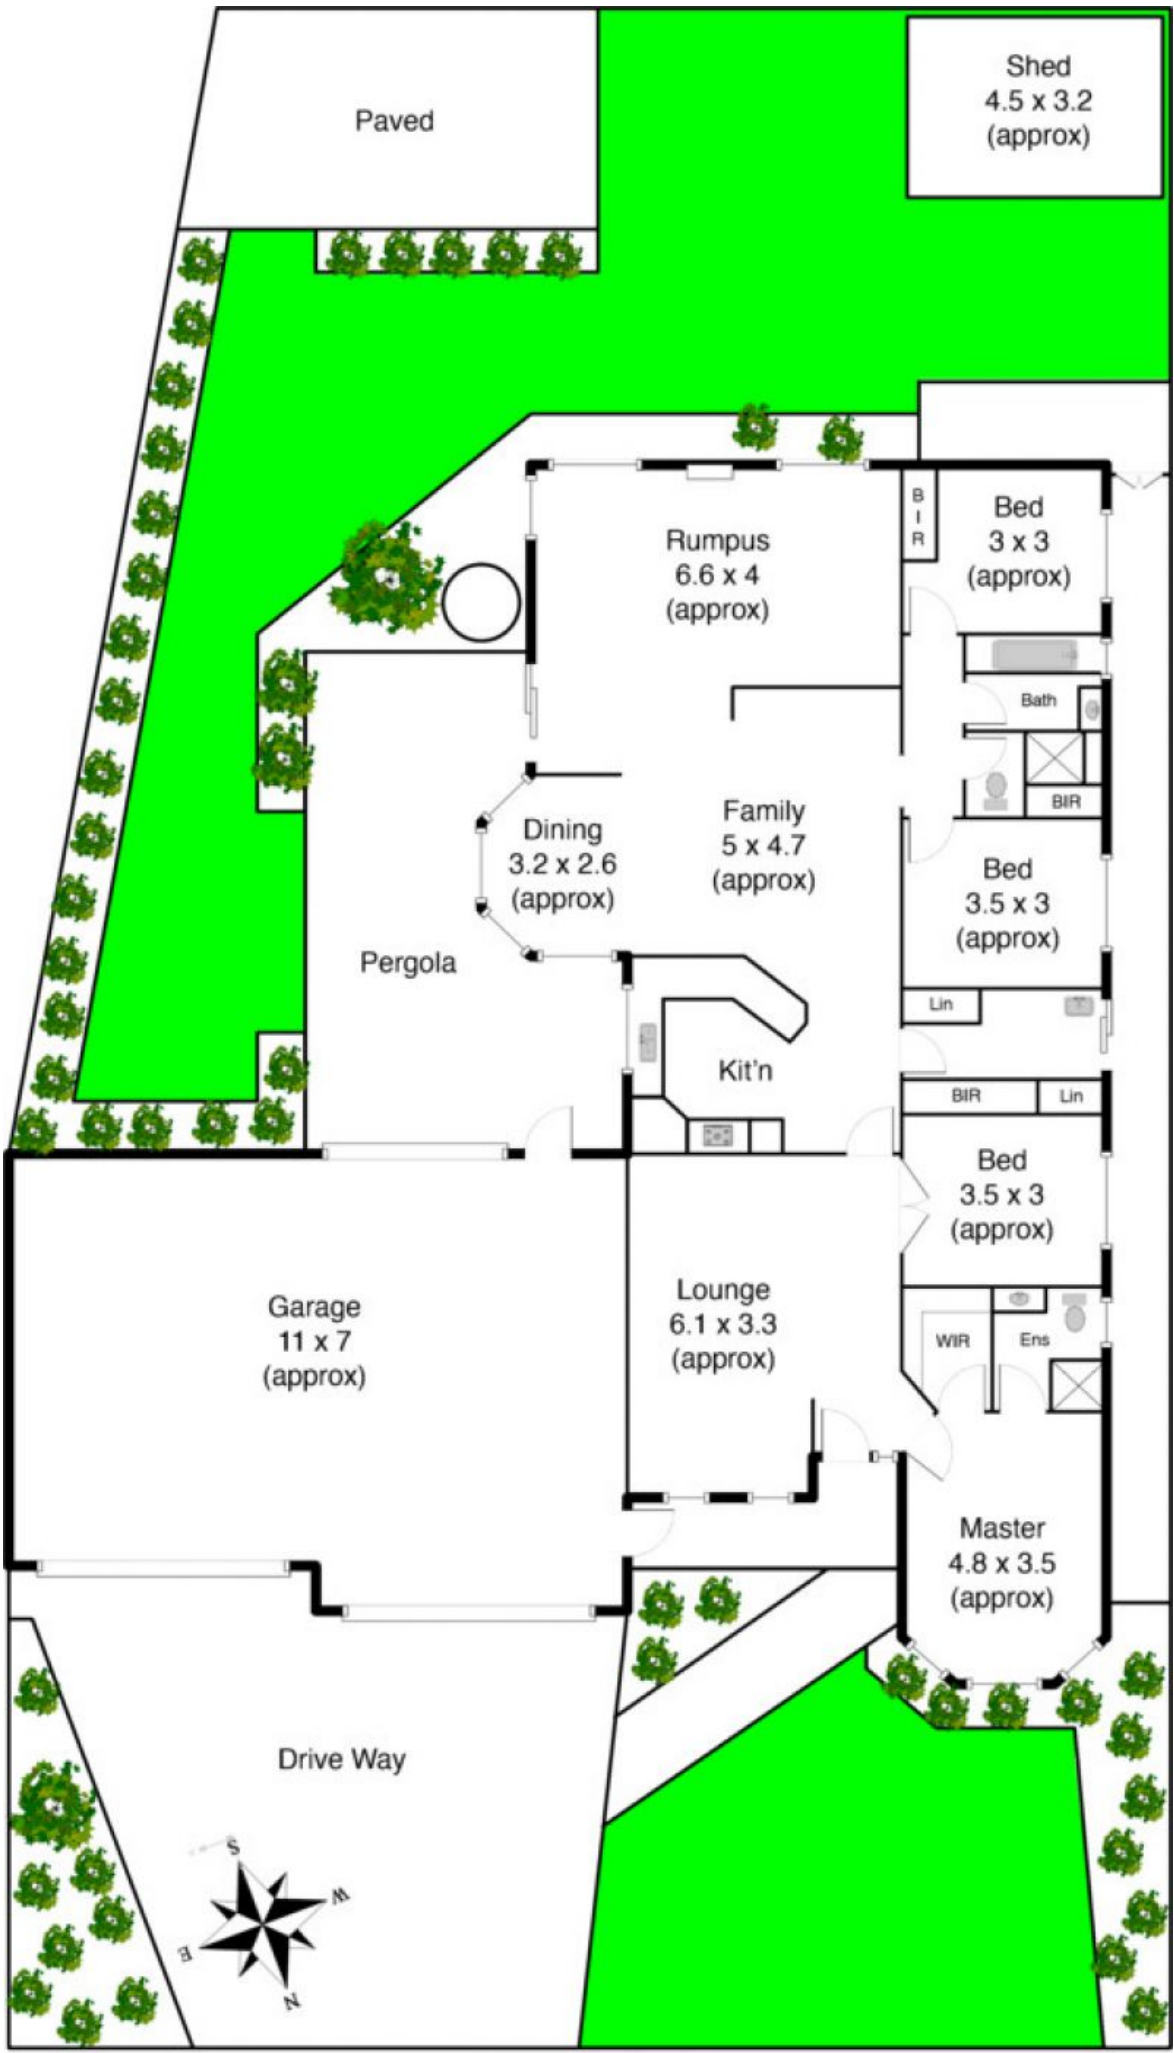

31 Fleetwood Circuit MELTON WEST VIC

4  2  4 

Built with a classic period influence, this wonderful family home has features for the whole family. Includes 4 large Bedrooms all with built in robes, master with full ensuite and walk in robe. Formal and informal living zones. Huge open kitchen/meals/family area leading out to undercover outdoor entertaining area. Extras include oversized split system air conditioner, ducted heating, garden sheds and more. Huge 4 car lock up garage offers plenty of room for the car enthusiast or handyman. Situated on a 750m² (approx.) allotment.

Land Size : 750 sqm

View : <https://www.ypa.com.au/7398978>

Vickie Ramon
0403 194 621

Fleetwood Circuit