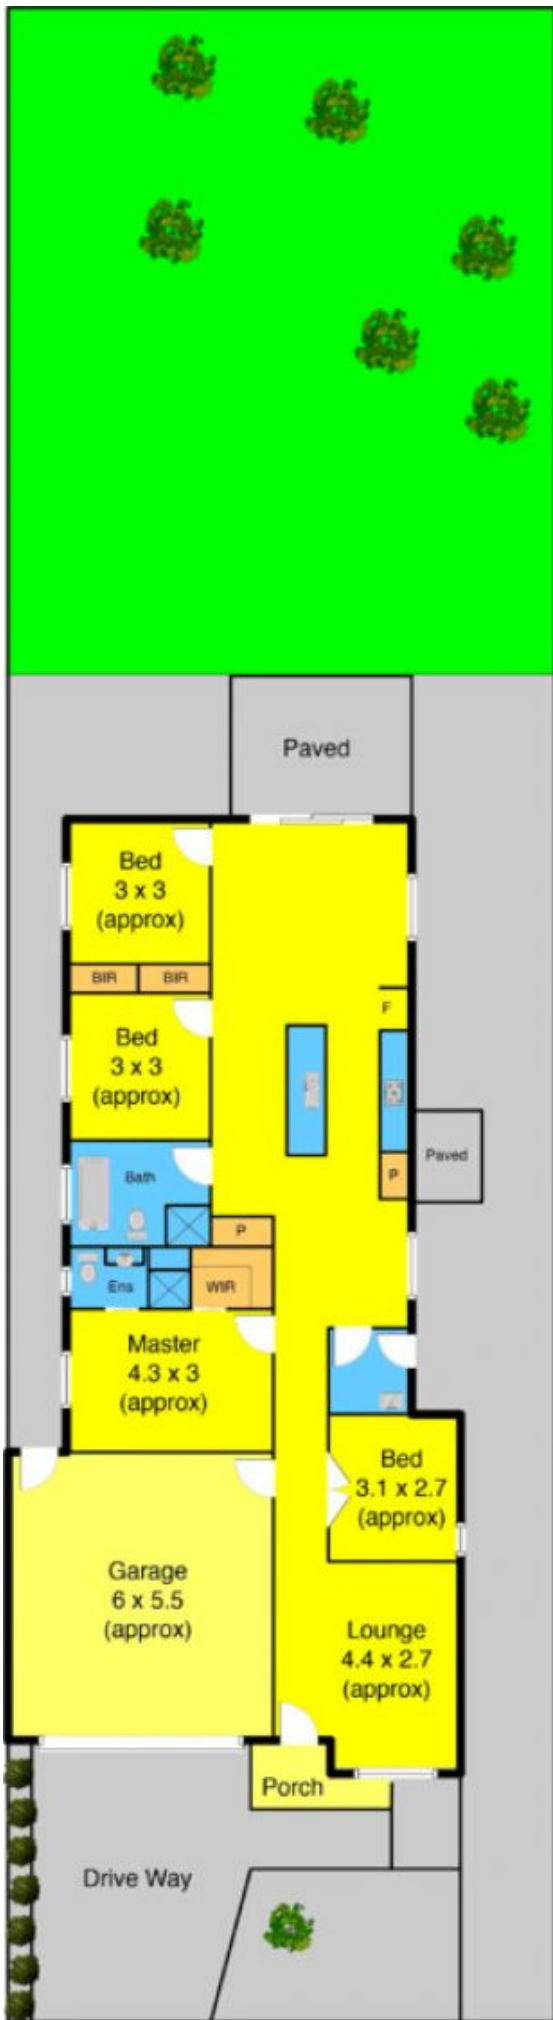

Bullmans Rd