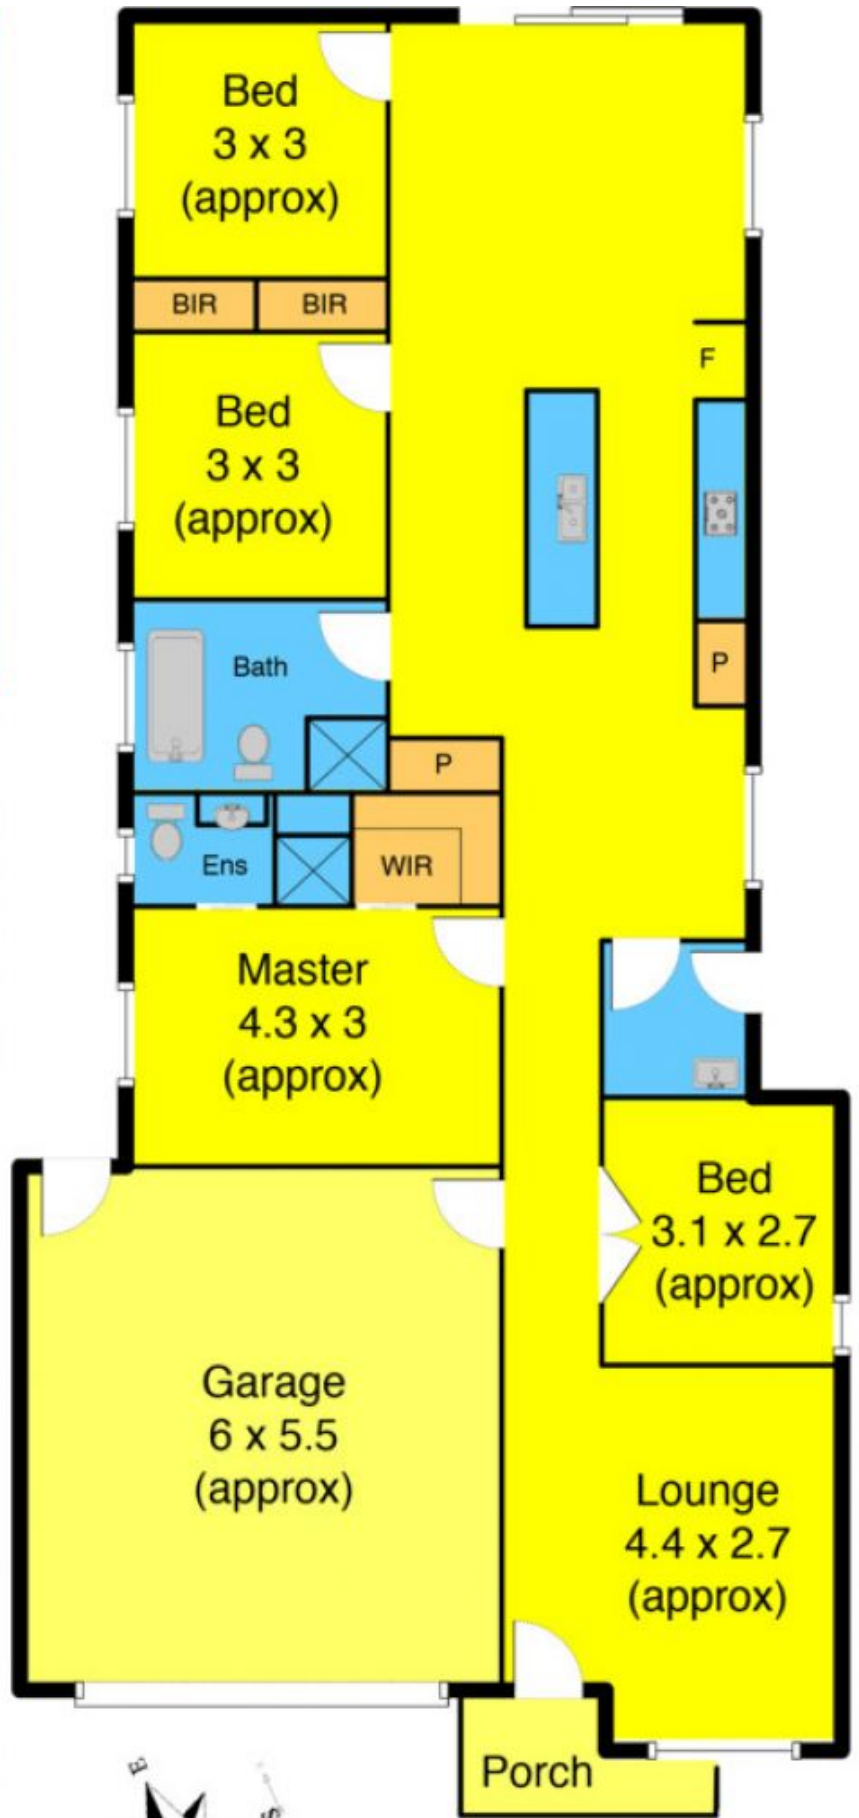

Bullmans Rd