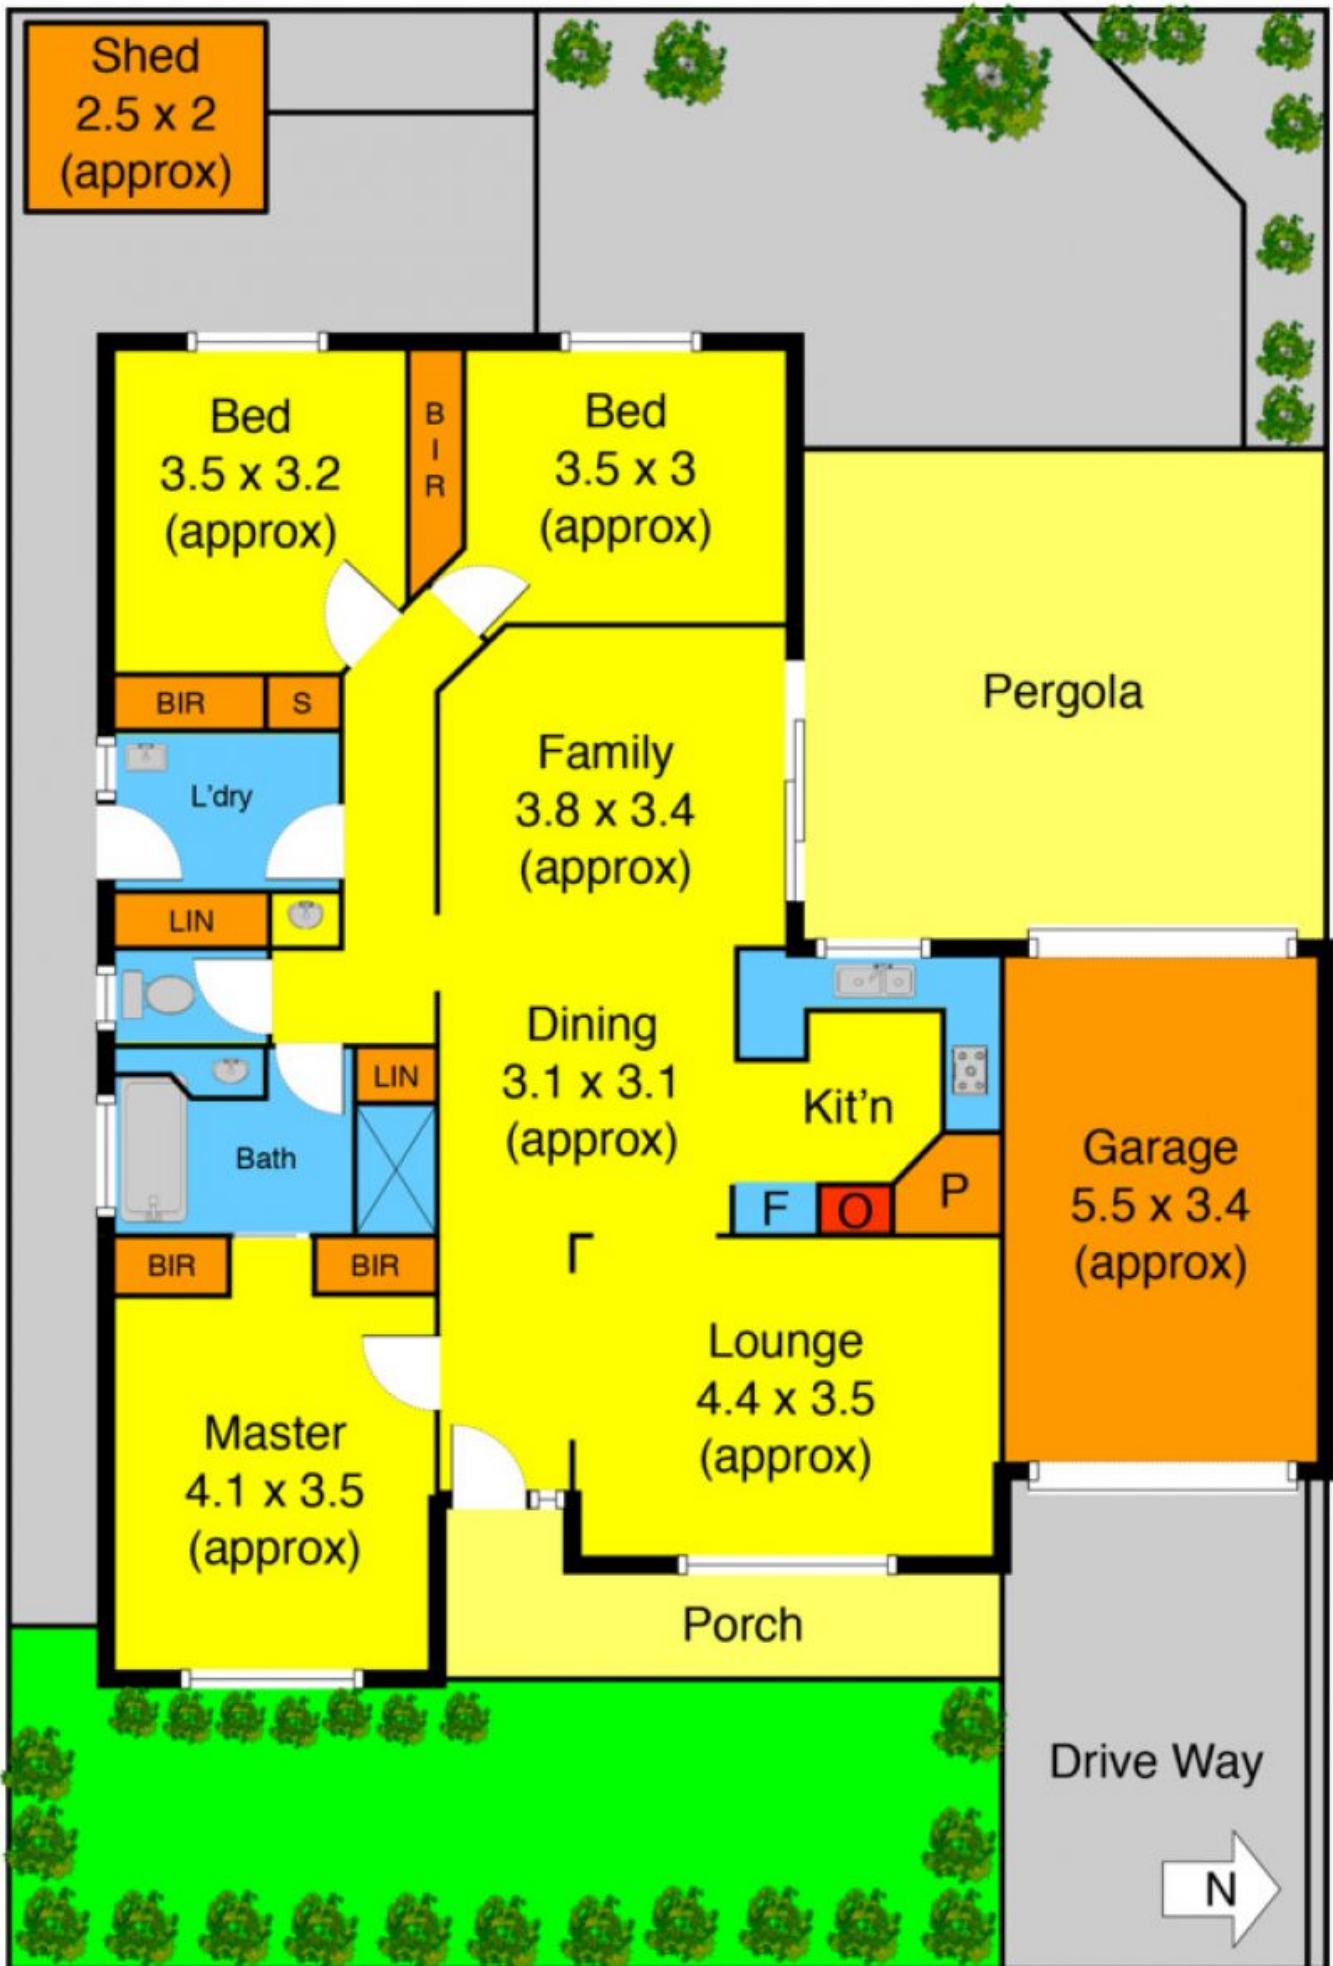

Todman Court