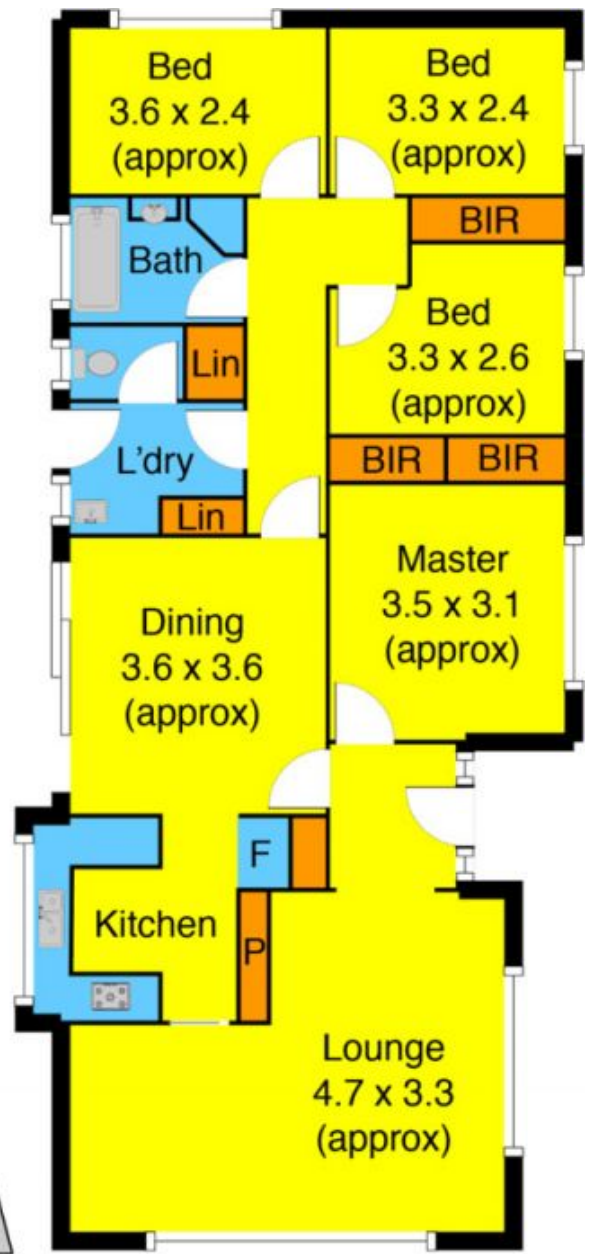

## 7 Vista Drive MELTON VIC

4 1 2

This immaculately presented home is well maintained to the last detail. Situated in the heart of Melton, comprising of 4 bedrooms, open kitchen with stainless steel appliances, great size lounge, renovated central bathroom and more! Boasting: heating and cooling, huge pergola with outdoor heater, 2 garden sheds and situated on 614m<sup>2</sup> (approx.) allotment. Suited to a first home buyer or astute investor or family. Conveniently positioned near transportation, shops and amenities

**Land Size** : 614 sqm  
**View** : <https://www.ypa.com.au/7399071>

**Shane Spiteri**  
0488 980 115

Vista Dr