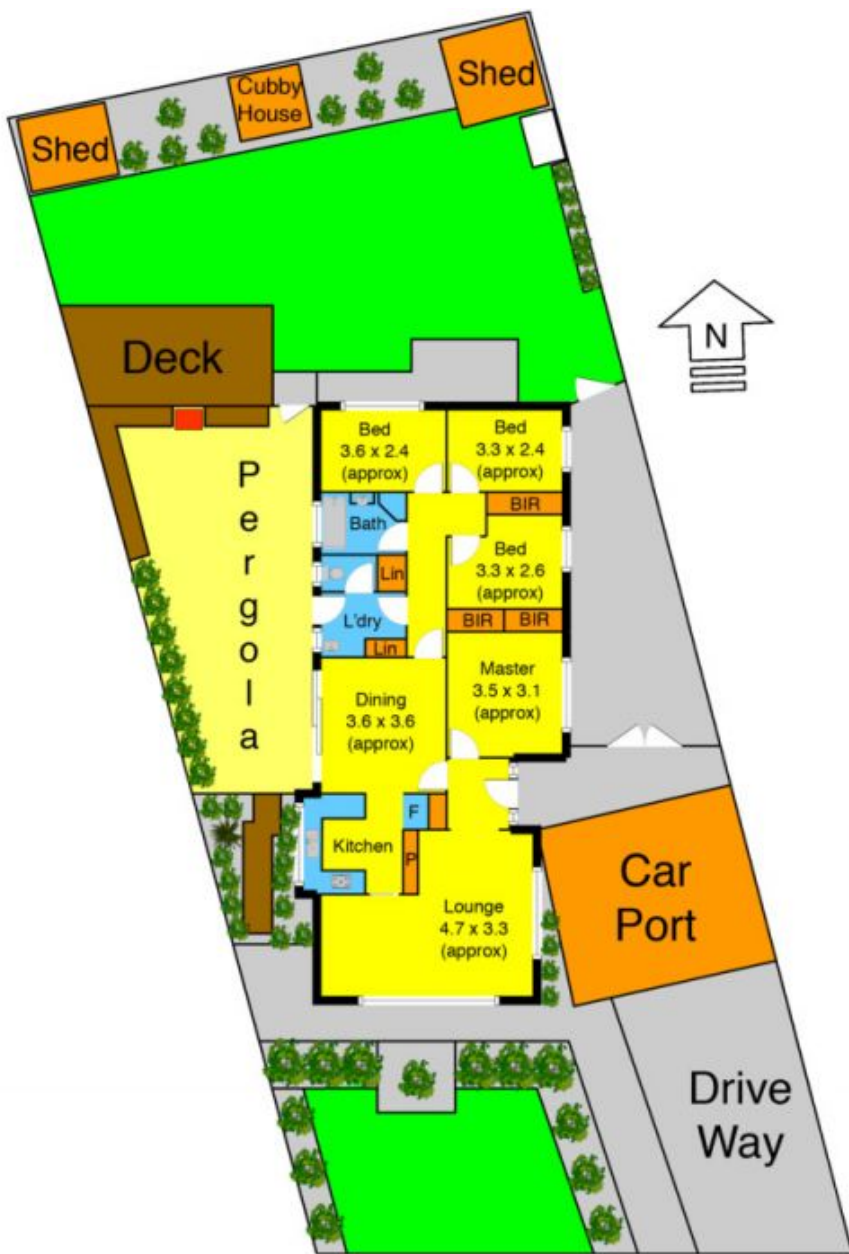

## 7 Vista Drive MELTON VIC

4 1 2

This immaculately presented home is well maintained to the last detail. Situated in the heart of Melton, comprising of 4 bedrooms, open kitchen with stainless steel appliances, great size lounge, renovated central bathroom and more! Boasting: heating and cooling, huge pergola with outdoor heater, 2 garden sheds and situated on 614m<sup>2</sup> (approx.) allotment. Suited to a first home buyer or astute investor or family. Conveniently positioned near transportation, shops and amenities

**Land Size** : 614 sqm  
**View** : <https://www.ypa.com.au/7399071>

**Shane Spiteri**  
0488 980 115

Vista Dr