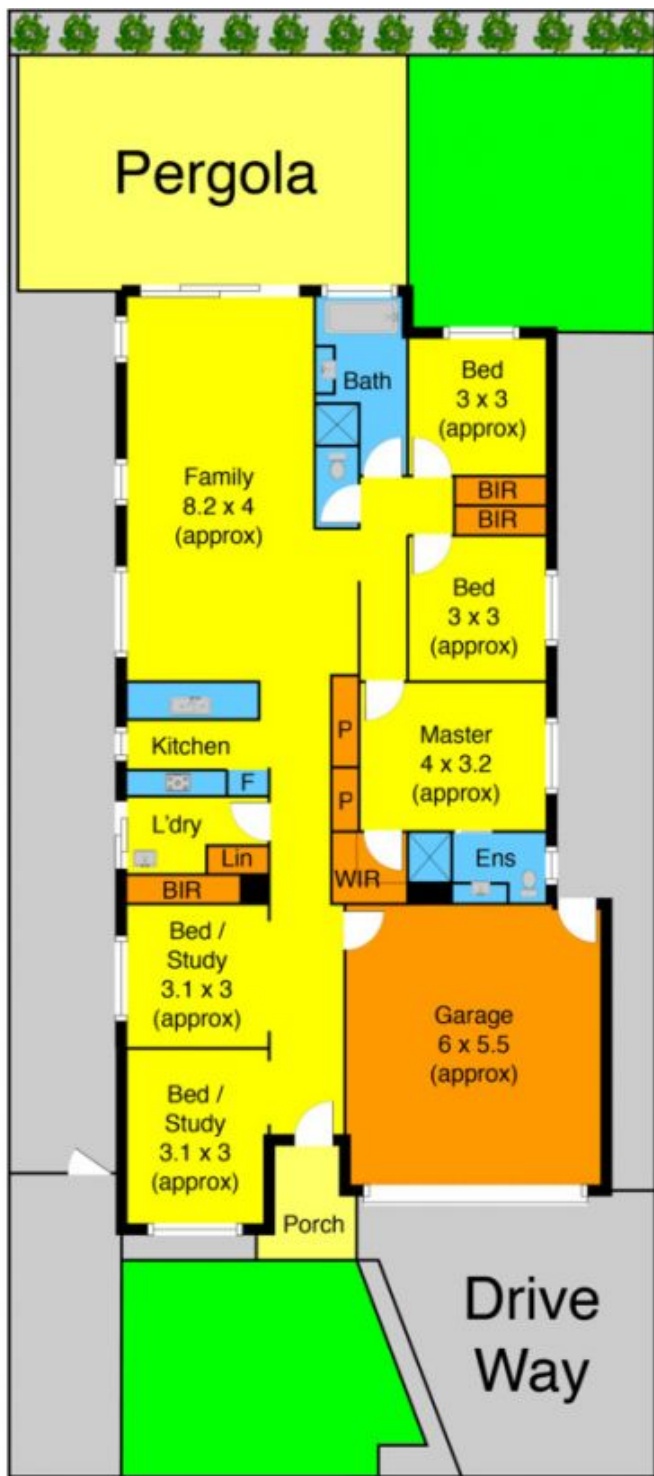

## 44 Mapleton Boulevard MELTON SOUTH VIC

4  2  2 

First home, family home or invest with this sleek design and finished with the highest quality this spacious residence is going to be hard to go past. With 4 generous size bedrooms or 3 + study all with BIR, (master with ensuite and WIR), formal living, stunning kitchen with top brand appliance, large spacious lounge with open meals area which leads out to stunning entertaining area with room for the kids to play. Also including window furnishings, ducted heating, cooling, fully landscaped and remote garage. Totally complete to the highest standards, don't wait call today to organise your inspection.

**Land Size** : 448 sqm

**View** : <https://www.ypa.com.au/7399076>

**Shane Spiteri**  
0488 980 115

**Mapleton Blvd**