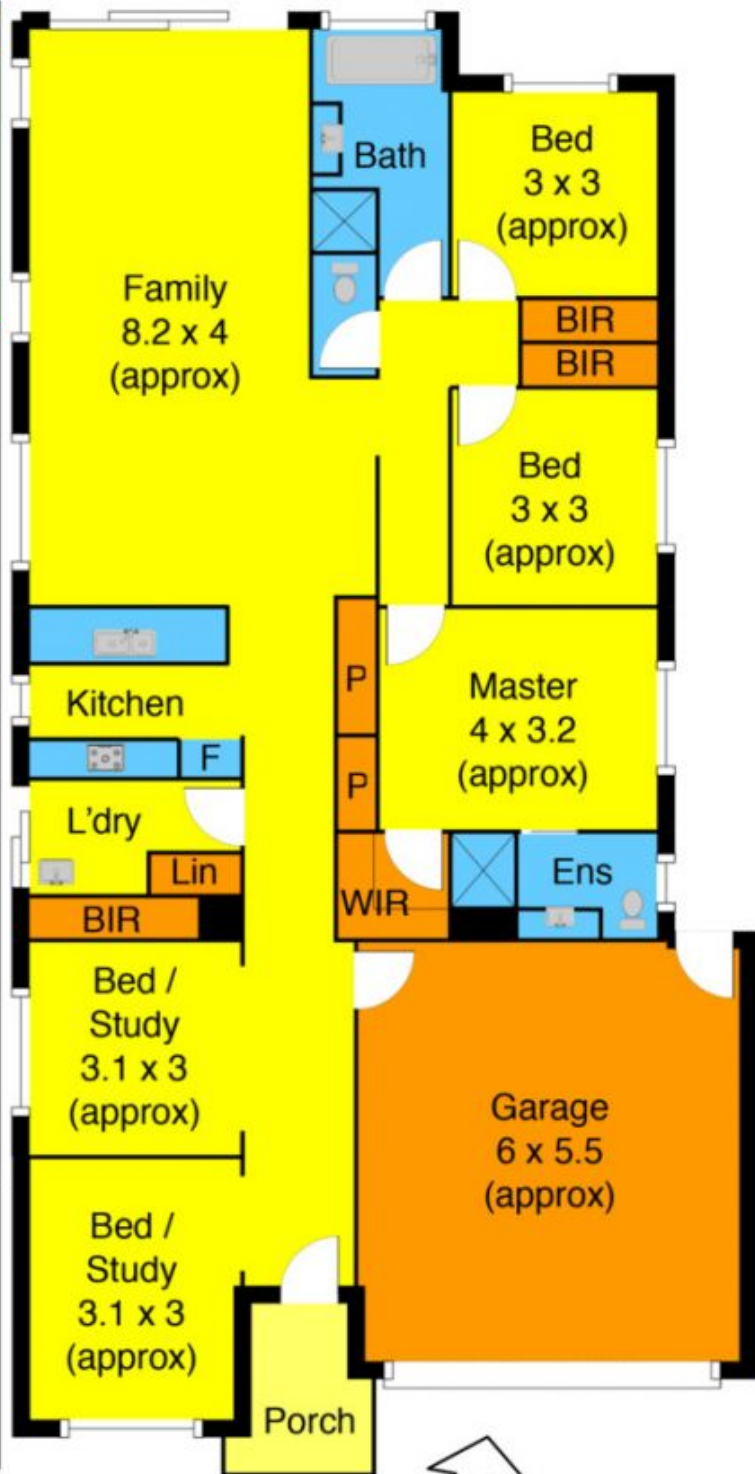

## 44 Mapleton Boulevard MELTON SOUTH VIC

4  2  2 

First home, family home or invest with this sleek design and finished with the highest quality this spacious residence is going to be hard to go past. With 4 generous size bedrooms or 3 + study all with BIR, (master with ensuite and WIR), formal living, stunning kitchen with top brand appliance, large spacious lounge with open meals area which leads out to stunning entertaining area with room for the kids to play. Also including window furnishings, ducted heating, cooling, fully landscaped and remote garage. Totally complete to the highest standards, don't wait call today to organise your inspection.

**Land Size** : 448 sqm

**View** : <https://www.ypa.com.au/7399076>

**Shane Spiteri**  
0488 980 115

**Mapleton Blvd**