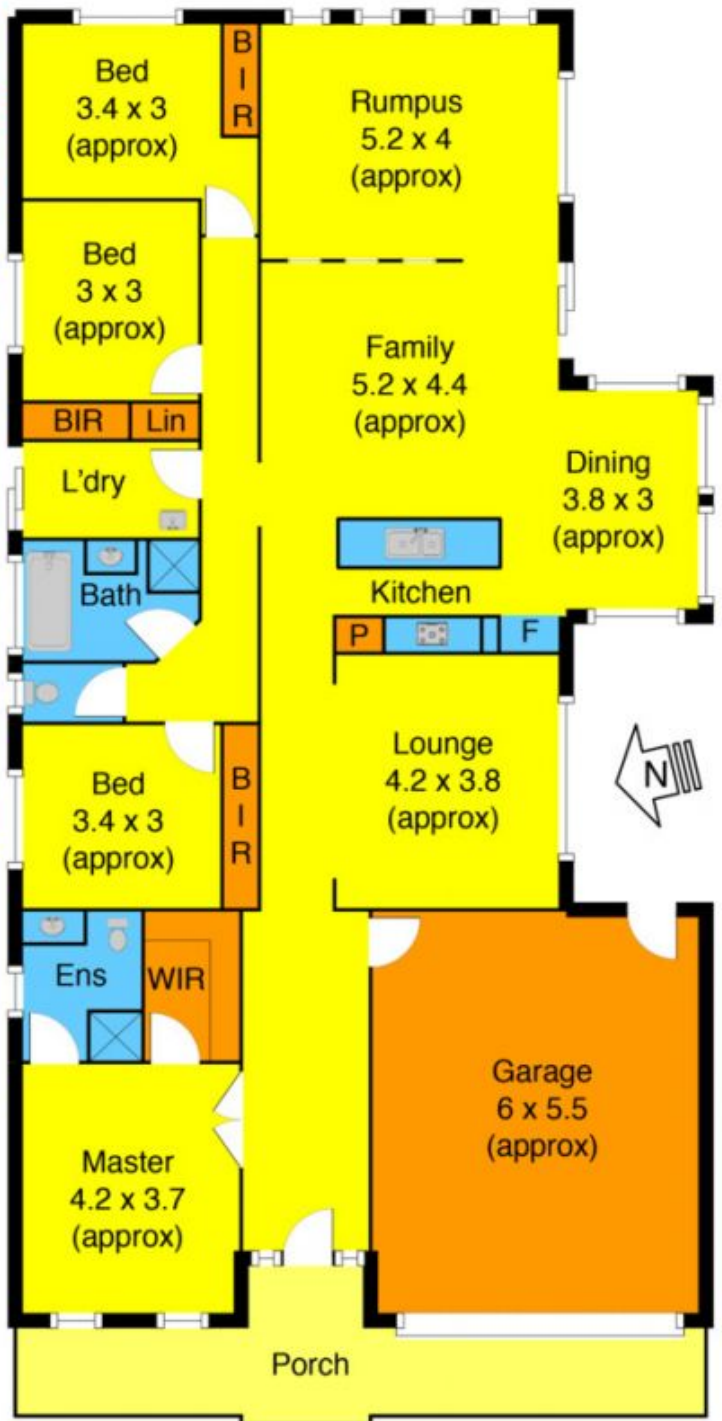

## 22 Fiddlewood Turn MELTON WEST VIC

4  2  2 

A true entertainers dream, this captivating family home will simply blow you away. Inside a huge spacious 4 bedrooms home all with WIR, massive master with ensuite and walk in robe, 3 spacious living areas, stunning fully equipped kitchen with all the top brand appliance and fittings, huge rumpus room or kids retreat great for entertaining and formal living area. Outside will shock you with a stunning pergola and entertainment area, large enough to host the biggest party and heaps of room for the kids with a huge back yard, double garage with internal access and side access for Boats, caravan and trailer. Boasting: ducted heating and cooling, ample cupboard space, high ceilings and all of this set on an allotment of 697m2 approx. call before its too late!

**Land Size** : 697 sqm

**View** : <https://www.ypa.com.au/7399079>

Fiddlewood Turn