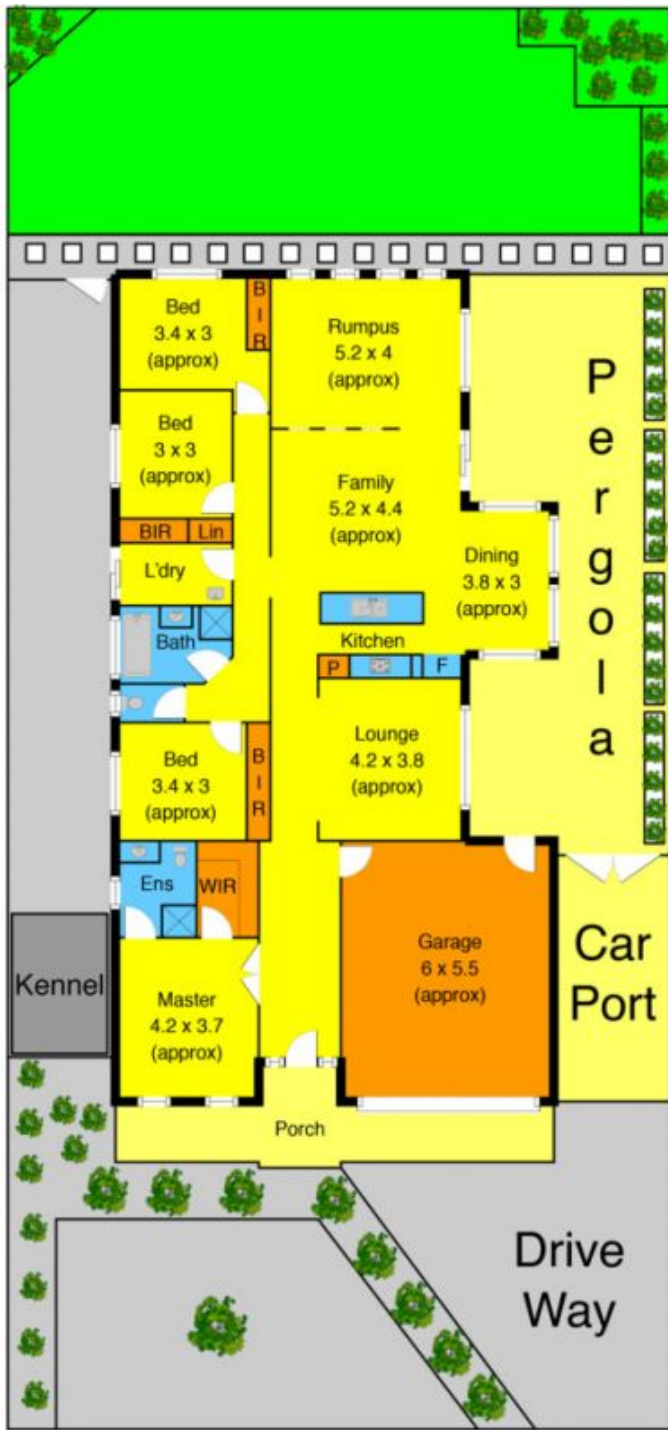

## 22 Fiddlewood Turn MELTON WEST VIC

4  2  2 

A true entertainers dream, this captivating family home will simply blow you away. Inside a huge spacious 4 bedrooms home all with WIR, massive master with ensuite and walk in robe, 3 spacious living areas, stunning fully equipped kitchen with all the top brand appliance and fittings, huge rumpus room or kids retreat great for entertaining and formal living area. Outside will shock you with a stunning pergola and entertainment area, large enough to host the biggest party and heaps of room for the kids with a huge back yard, double garage with internal access and side access for Boats, caravan and trailer. Boasting: ducted heating and cooling, ample cupboard space, high ceilings and all of this set on an allotment of 697m2 approx. call before its too late!

**Land Size** : 697 sqm

**View** : <https://www.ypa.com.au/7399079>

Fiddlewood Turn