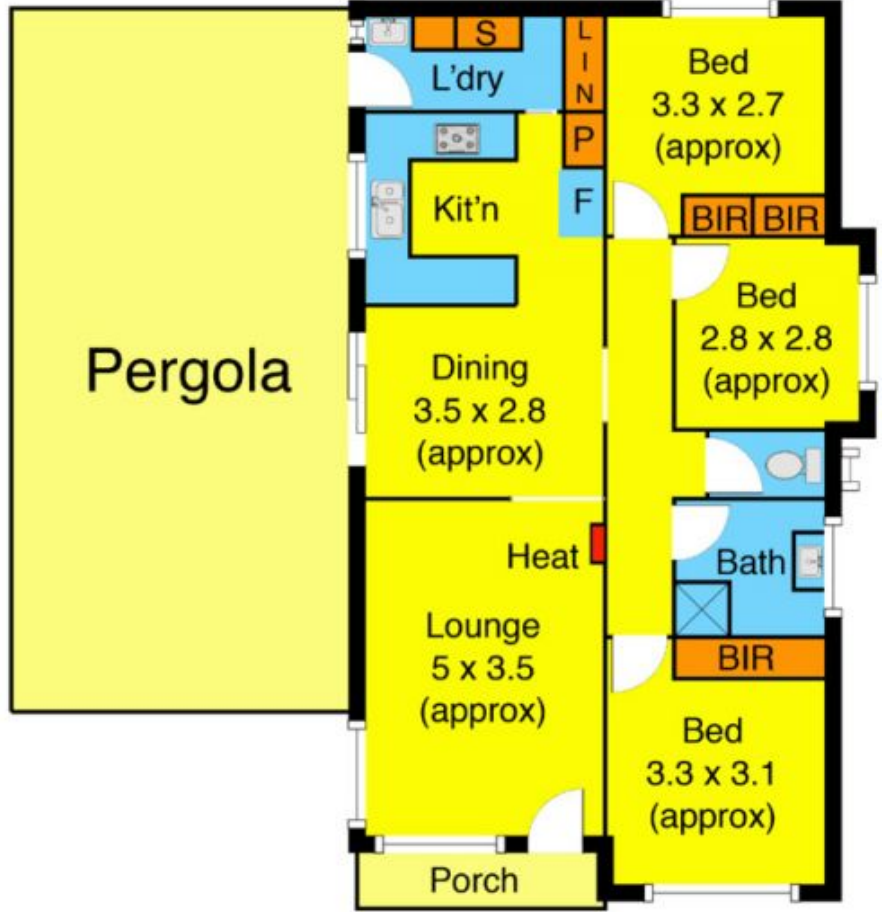

ypa

14 Benjamin Court MELTON VIC

3  1  2 

Located on a prized court location. This stunning home combines space and style making it the perfect start to enter the vibrant Melton Market. Comprising three generous sized bedrooms with BIR and stunning renovated central bathroom, front living room, well equipped kitchen and meals area which leads out to amazing all year round fully enclosed entertaining area with stunning landscaped garden around. Further features include, evaporative cooling, heating, drive through access, garden shed and more!! Be quick as this home won't be here for long

Land Size : 525 sqm

View : <https://www.ypa.com.au/7399144>

Shane Spiteri
0488 980 115

Benjamin Ct