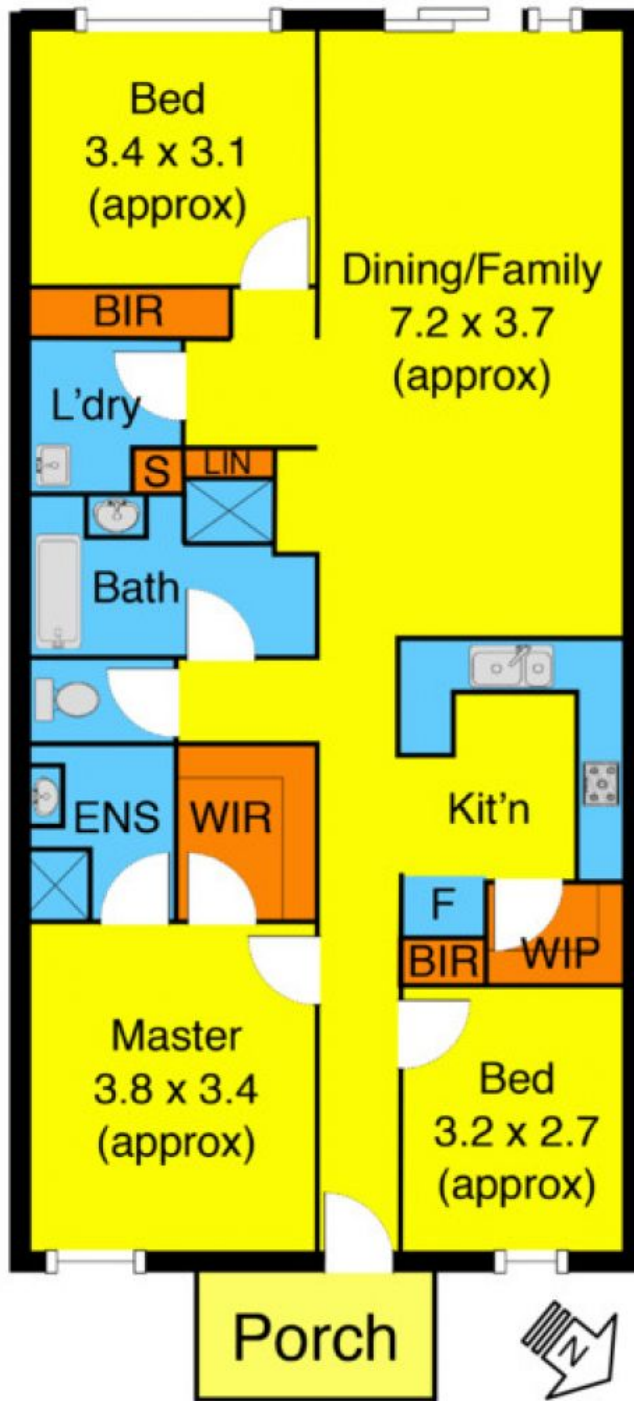

Peppermint Walk