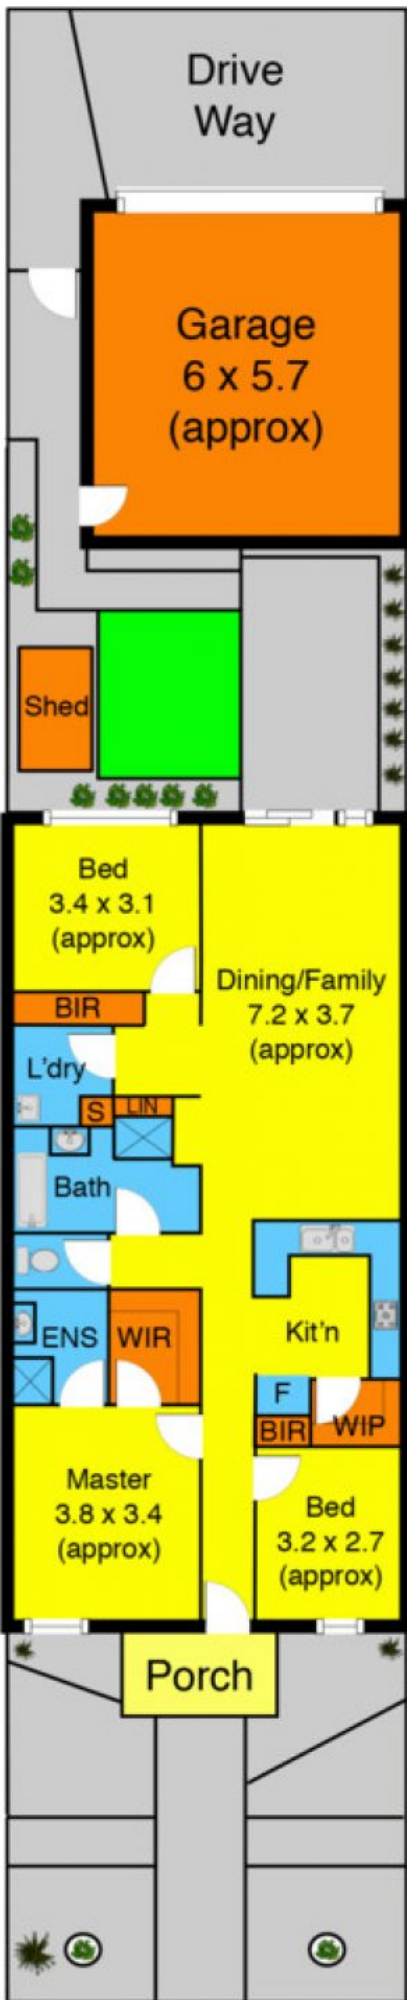

Peppermint Walk