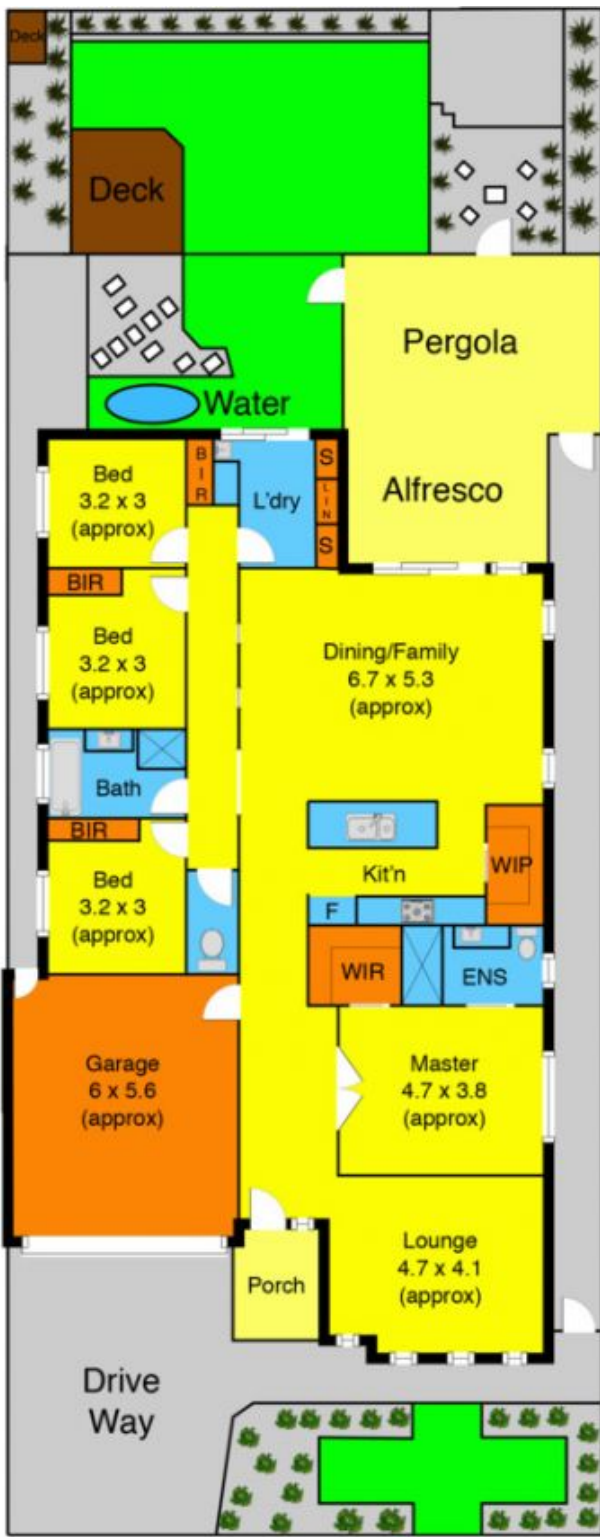

# ypa

**17 Edgewood Drive MELTON WEST VIC**

4  2  2 

This stunning four bedroom home has been upgraded to the highest standard, from 9ft ceilings, evaporative cooling, stone benchtops throughout, extensive timber flooring/timber tiles to the living areas, 900mm appliances and ducted vacuum plus more. Moving outside we have a stunning alfresco area with perfect garden and space great for any growing family. Located in the popular Arnold's creek estate, close to the proposed new shopping strip, cafe, primary school and the already completed community centre. Built by Meltons multiple award winning builder Exclusive Homes, this superbly presented family home is sure to impress. Enquire today as inspections are our pleasure.

**Land Size** : 500 sqm

**View** : <https://www.ypa.com.au/7399196>

**Shane Spiteri**  
0488 980 115

Edgewood Dr