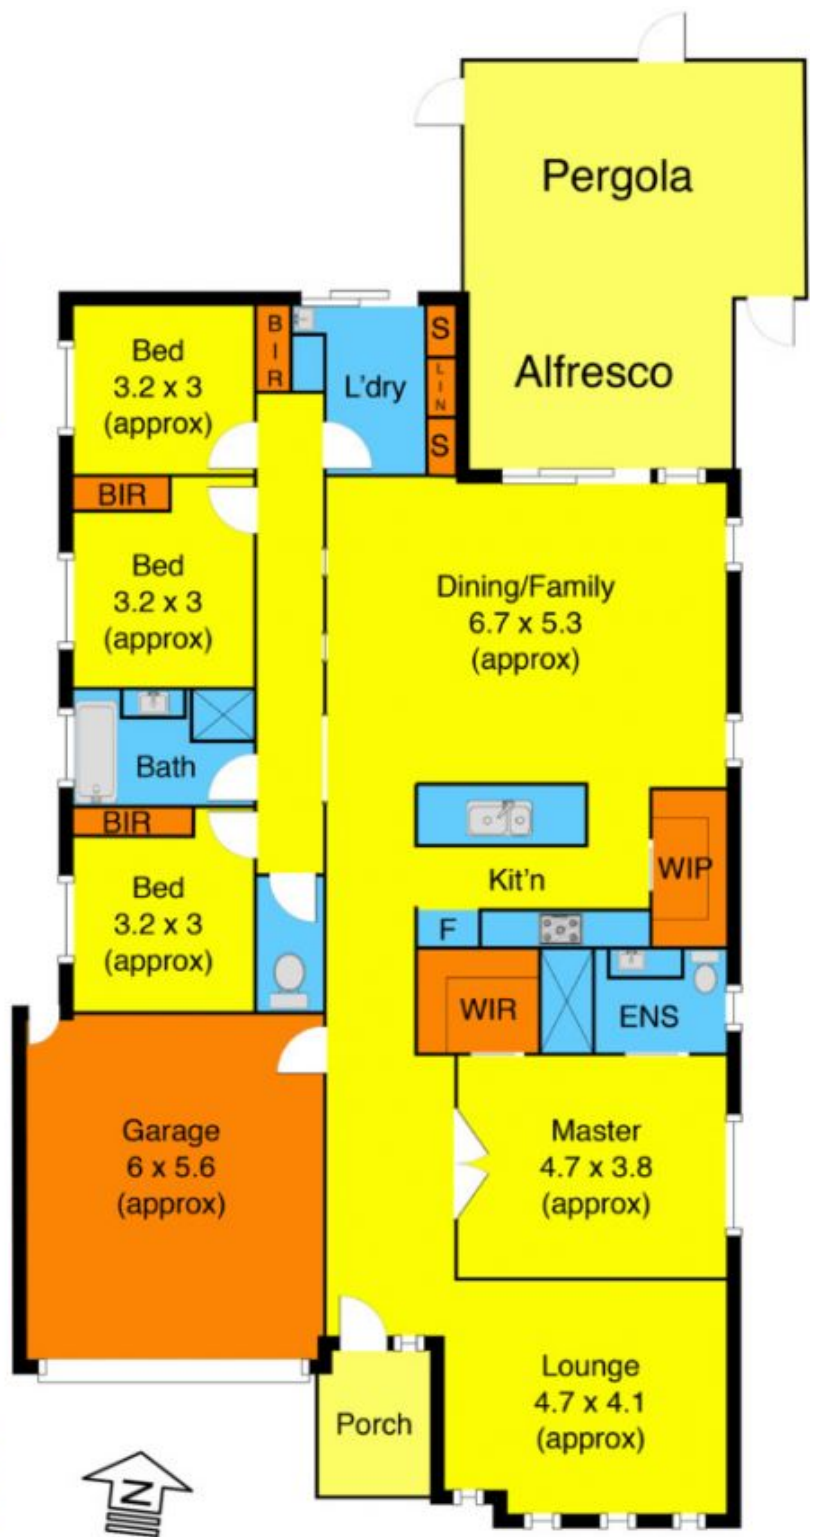

# ypa

**17 Edgewood Drive MELTON WEST VIC**

4  2  2 

This stunning four bedroom home has been upgraded to the highest standard, from 9ft ceilings, evaporative cooling, stone benchtops throughout, extensive timber flooring/timber tiles to the living areas, 900mm appliances and ducted vacuum plus more. Moving outside we have a stunning alfresco area with perfect garden and space great for any growing family. Located in the popular Arnold's creek estate, close to the proposed new shopping strip, cafe, primary school and the already completed community centre. Built by Meltons multiple award winning builder Exclusive Homes, this superbly presented family home is sure to impress. Enquire today as inspections are our pleasure.

**Land Size** : 500 sqm

**View** : <https://www.ypa.com.au/7399196>

**Shane Spiteri**  
0488 980 115

Edgewood Dr