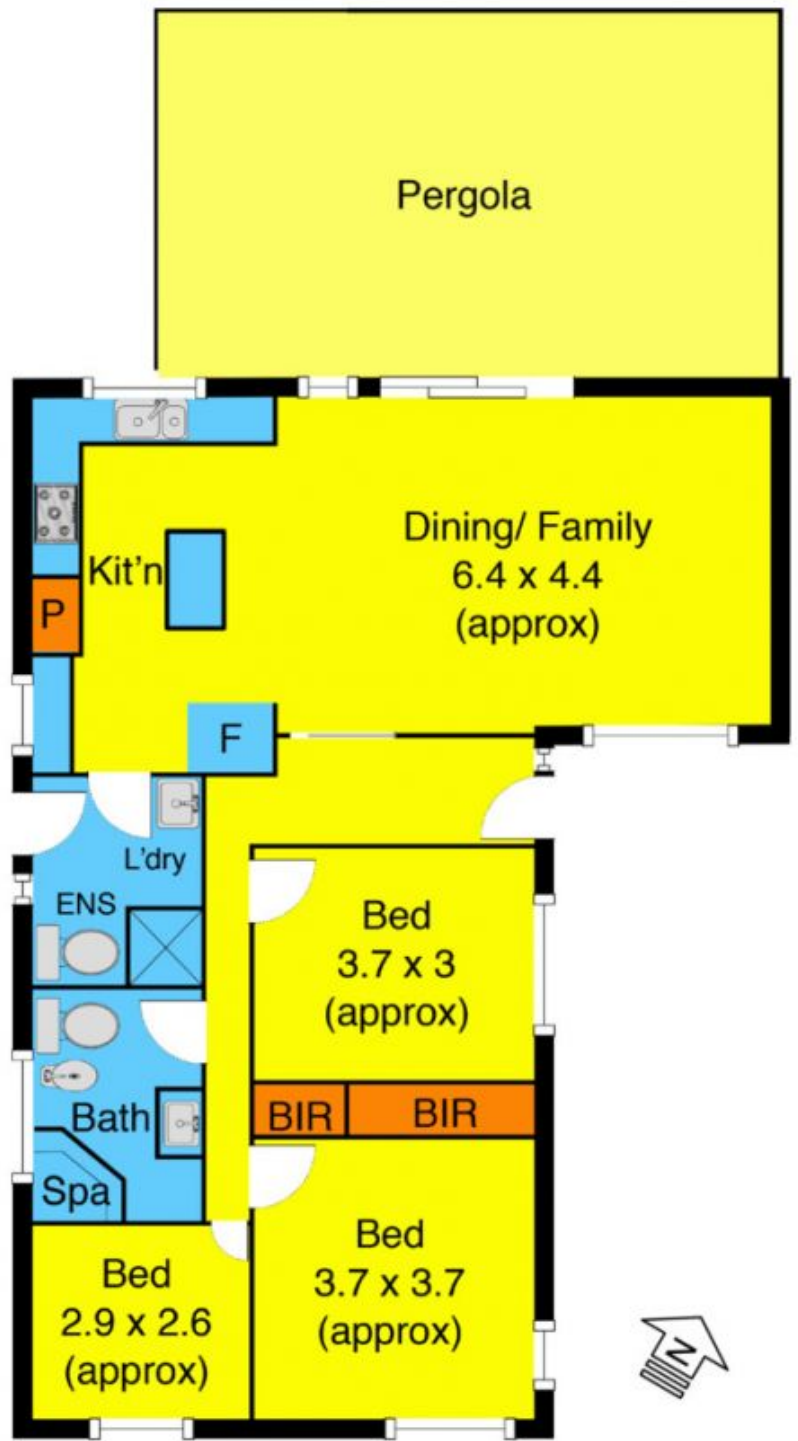

4 Judy Court MELTON VIC

3  2  4 

This beautiful home is located in the heart of Melton within walking distance to shops, schools, public transport and only minutes from freeway access.

Comprising of 3 large bedrooms with built in robes, central bathroom, spacious open living area that is adjacent to a fully renovated modern kitchen with ample storage and stainless steel appliance. The floor plan flows seamlessly out to the back yard with a gated swimming pool; lock up garage with 4 car spaces on the side.

Set on approximately 583sq.m of land

Land Size : 583 sqm

View : <https://www.ypa.com.au/7399200>

Shane Spiteri
0488 980 115

Judy Ct