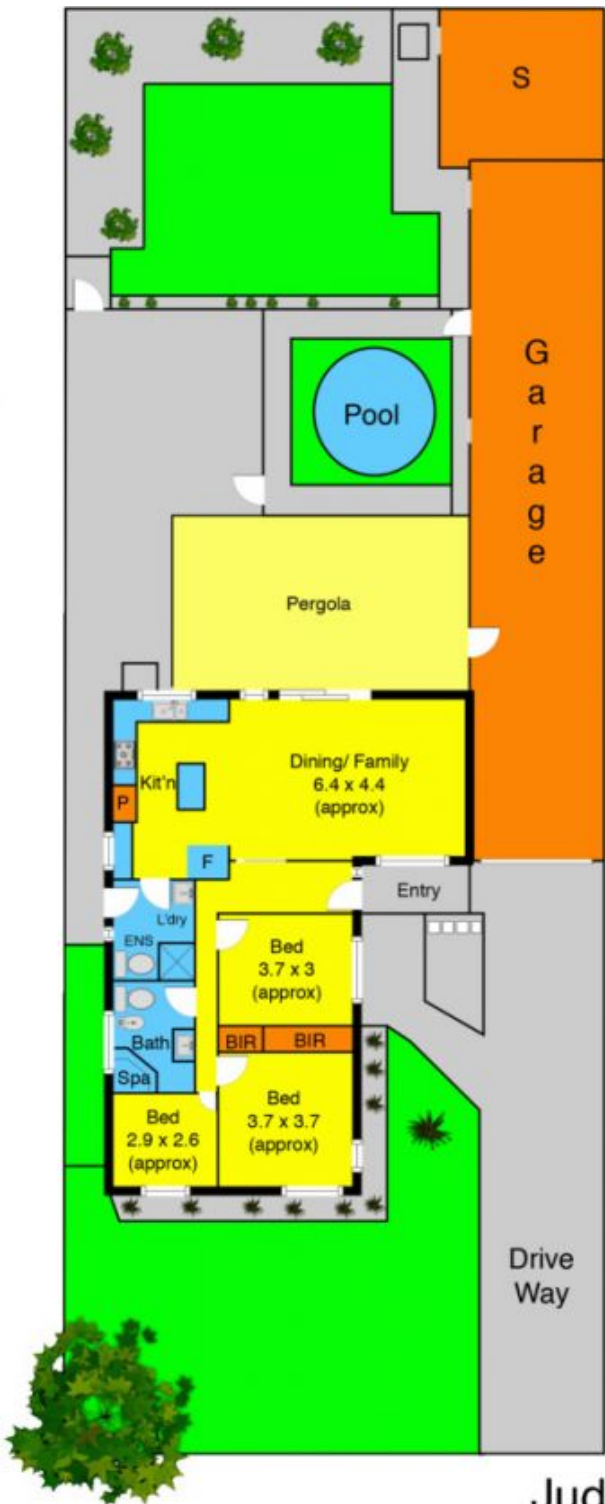

4 Judy Court MELTON VIC

3  2  4 

This beautiful home is located in the heart of Melton within walking distance to shops, schools, public transport and only minutes from freeway access.

Comprising of 3 large bedrooms with built in robes, central bathroom, spacious open living area that is adjacent to a fully renovated modern kitchen with ample storage and stainless steel appliance. The floor plan flows seamlessly out to the back yard with a gated swimming pool; lock up garage with 4 car spaces on the side.

Set on approximately 583sq.m of land

Land Size : 583 sqm

View : <https://www.ypa.com.au/7399200>

Shane Spiteri
0488 980 115

Judy Ct