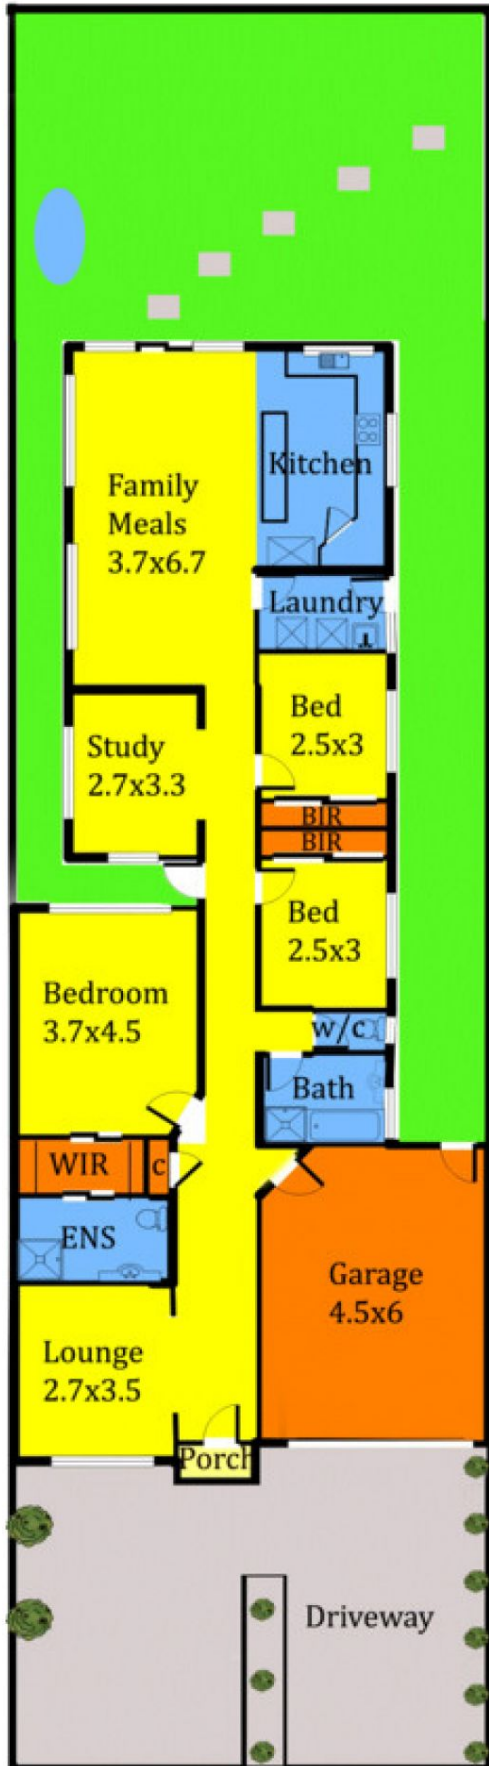

15 Maple Close West Melton