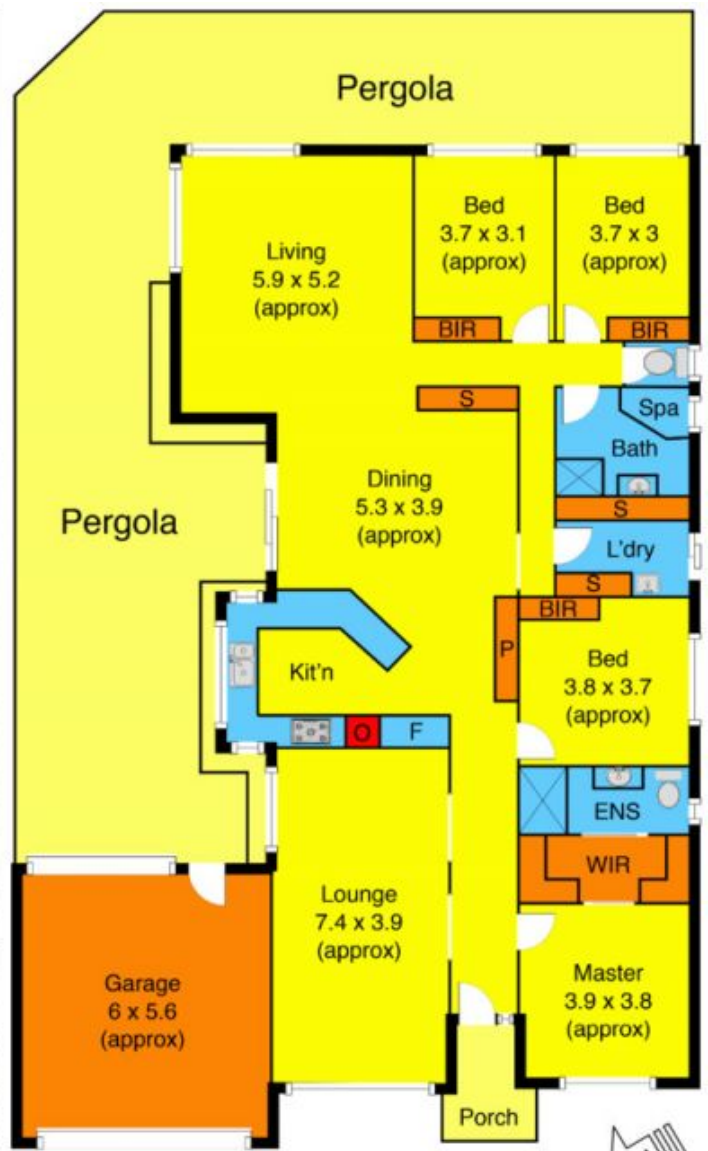

# ypa

## 53 Maddison Circuit DARLEY VIC

4  2  2 

Displaying an impressive blend of captivating modern features and contemporary style, the generous proportions of this home make for a sensational family domain, with irreplaceable views surrounding the picture perfect lifestyle, this is a rare, unique real estate opportunity. This home offers glamorous ambience throughout in combination with the finest upgrades, makes this a fantastic value for your money. Comprising of 4 bedrooms, 2 bathrooms, master bedroom with walk in robe, full en-suite, an impressive amount of living space ensure room for the whole family, complimented by a fully fitted theatre room for high quality cinematic viewing all year round, the beautiful kitchen not only appeals aesthetically but boasts a long list of upgrades including, huge pantry space and high quality appliances. The light-filled free flowing floor plan opens out onto the impressive quality open alfresco areas, enclosed BBQ/entertaining area, the luxury pool area, both on

**Land Size** : 1510 sqm

**View** : <https://www.ypa.com.au/7399237>

Maddison Circuit