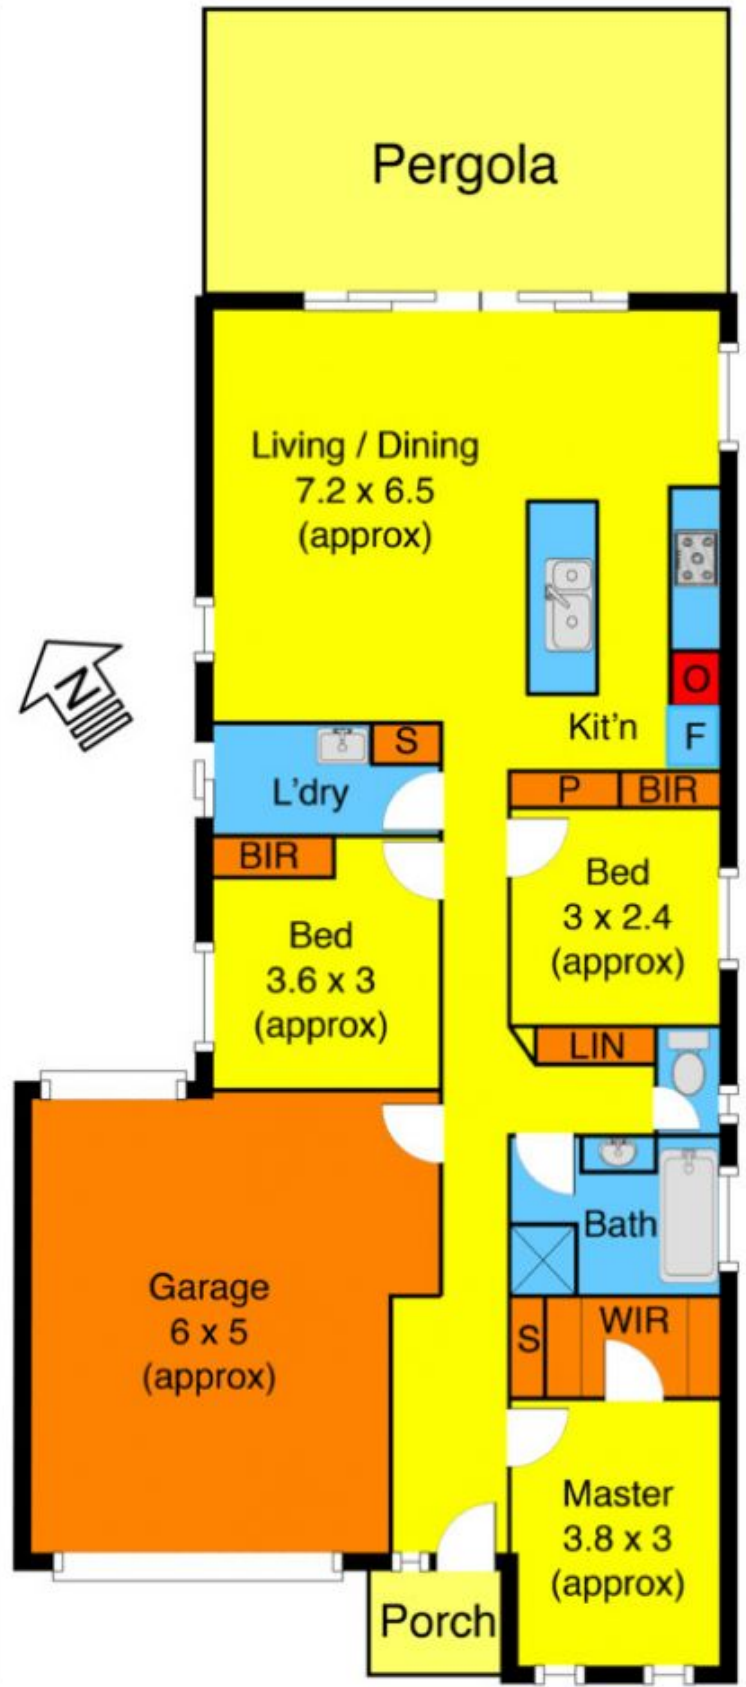

Lomandra Bowl