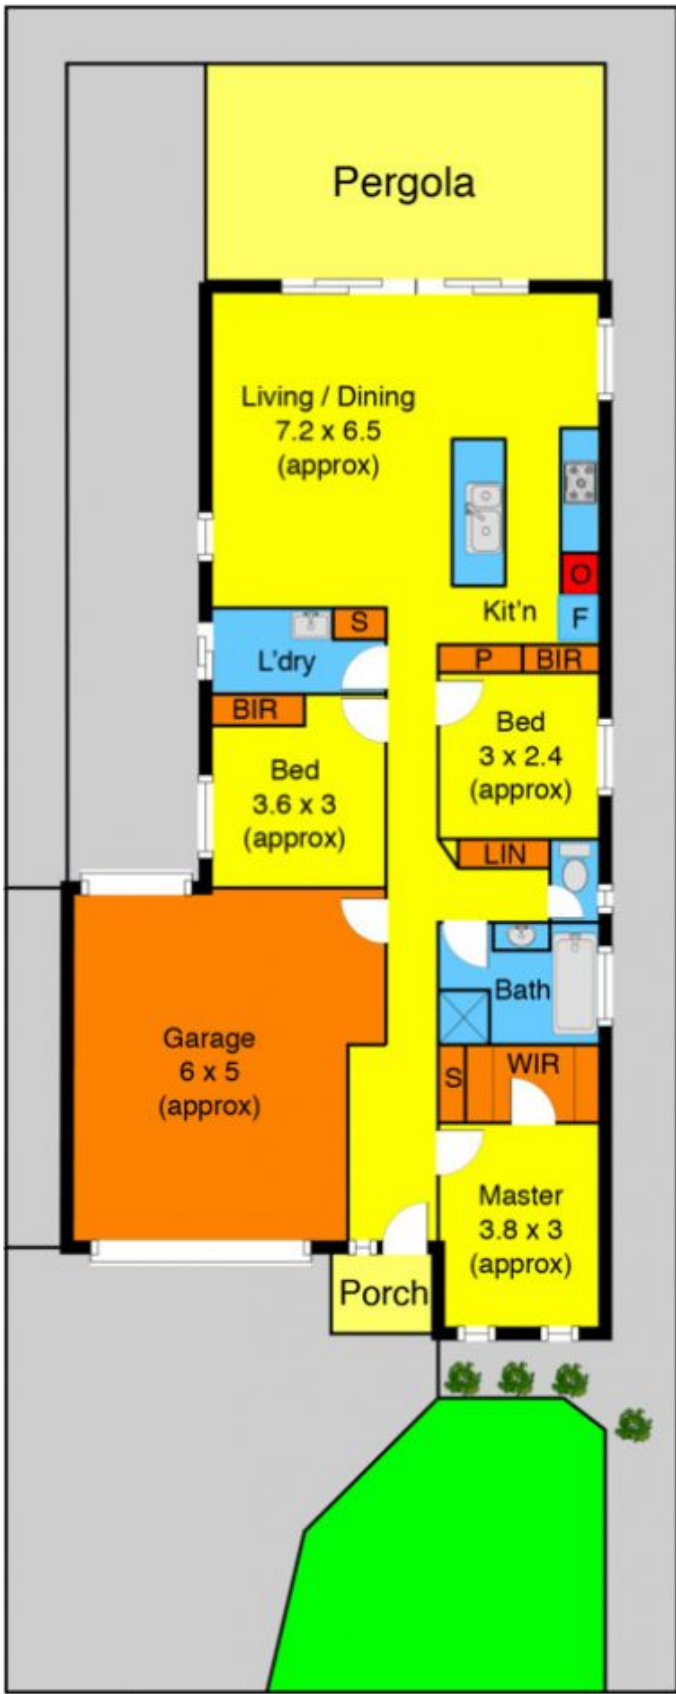

Lomandra Bowl