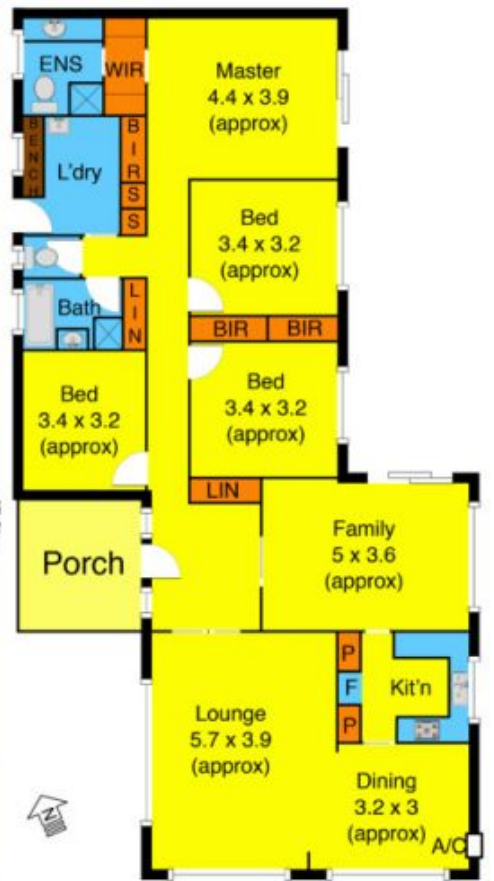

Diggers Rest-Coimadai Road